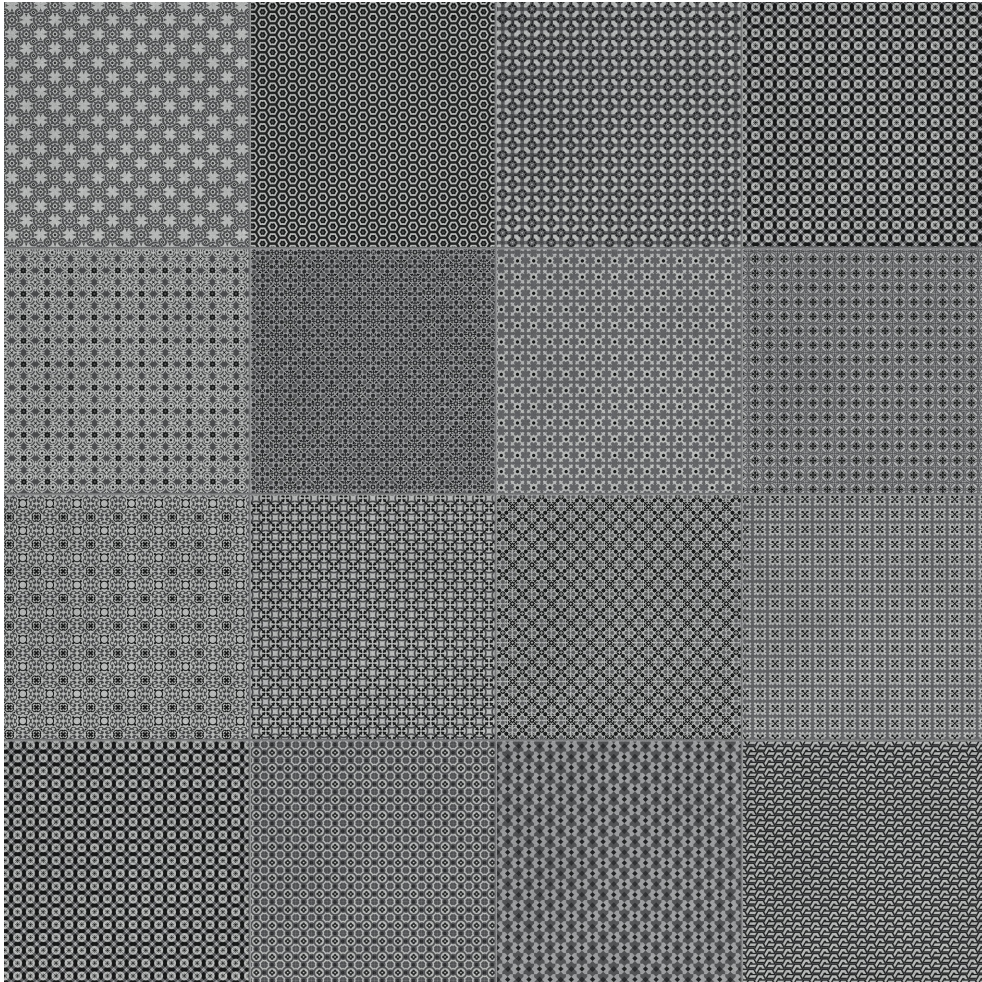

# TAPESTRI 8X8 SILK BLEND

---

Tile | 8"x8" | Pressed Glazed Porcelain

## **TECHNICAL DATA**

CODE: AC4500-09790

NAME: Tapestri 8x8 Silk Blend

SERIES: Tapestri

SIZE: 8"x8"

FINISH: Matte

LOOK: Multi-Look Mosaics

BREAKING STRENGTH:  $\geq 310 \geq 1300$