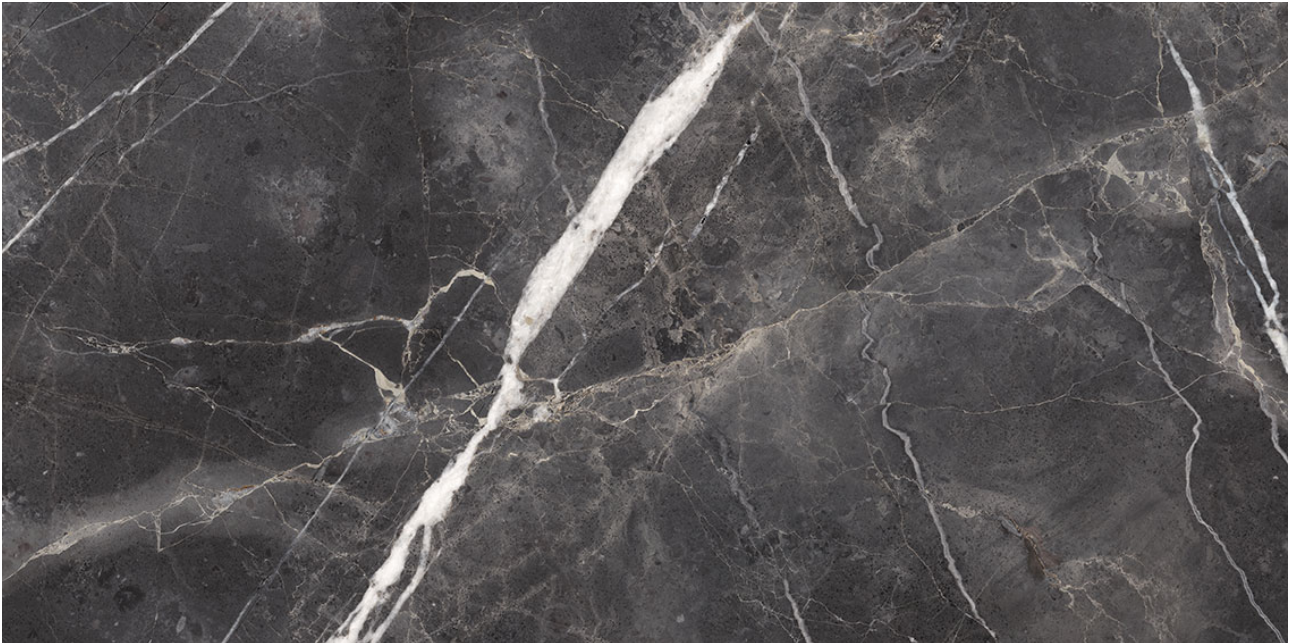

PRODUCT

ROYAL STONEWORKS 24X48 TUSCAN FORGE VEIN HONED

Tile | 24"x48" | Porcelain

TECHNICAL DATA

CODE: QUSW-TF-6H

NAME: Royal Stoneworks 24X48 Tuscan Forge Vein Honed

SERIES: Royal Stoneworks

SIZE: 24"x48"

FINISH: Honed

LOOK: Stone Look

EDGE: Rectified

FAMILY: Tile

FROST RESISTANCE: Yes

SHADE VARIATION: V3

STYLE: Contemporary

SUITABLE FOR: Indoor|Shower