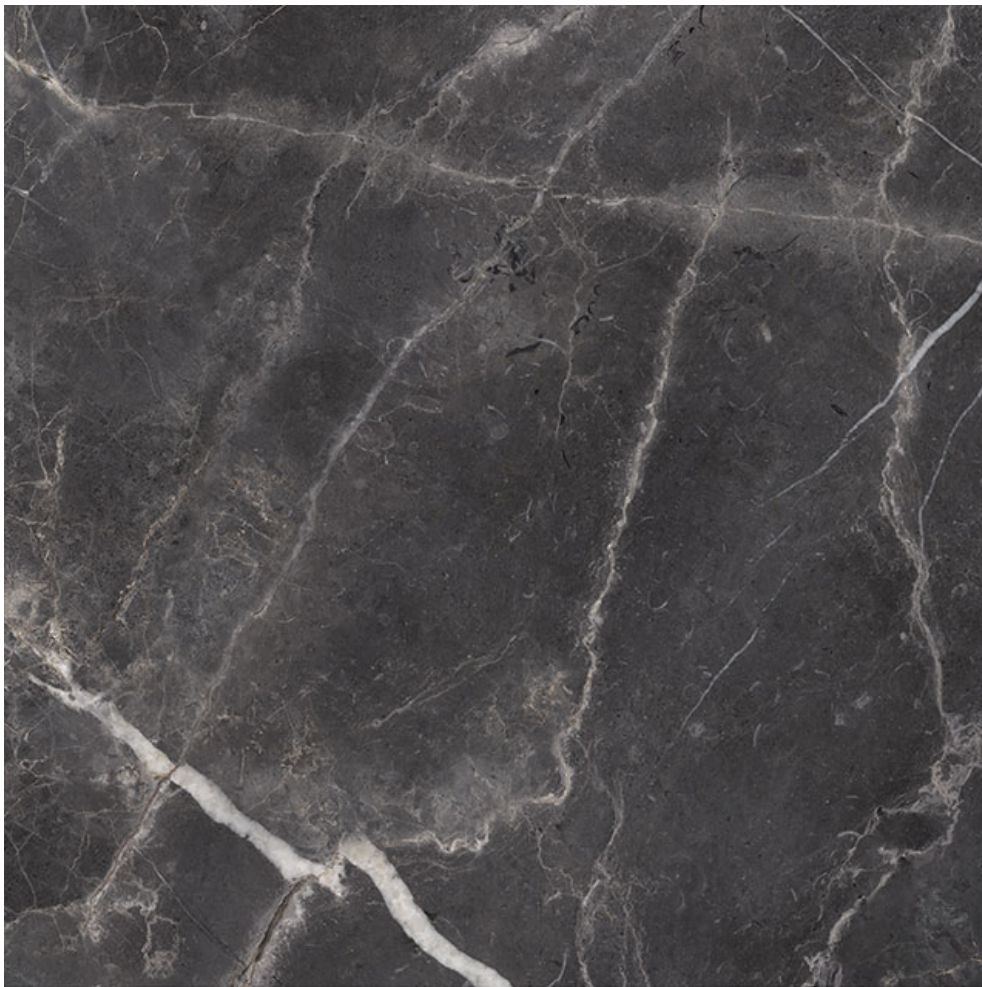

PRODUCT
ROYAL STONEWORKS 36X36 TUSCAN FORGE VEIN
POLISHED

Tile | 36"x36" | Porcelain

TECHNICAL DATA

CODE: QUSW-TF-7P

NAME: Royal Stoneworks 36X36 Tuscan Forge Vein Polished

SERIES: Royal Stoneworks

SIZE: 36"x36"

FINISH: Polished

LOOK: Stone Look

EDGE: Rectified

FAMILY: Tile

FROST RESISTANCE: Yes

SHADE VARIATION: V3

STYLE: Contemporary

SUITABLE FOR: Indoor|Shower