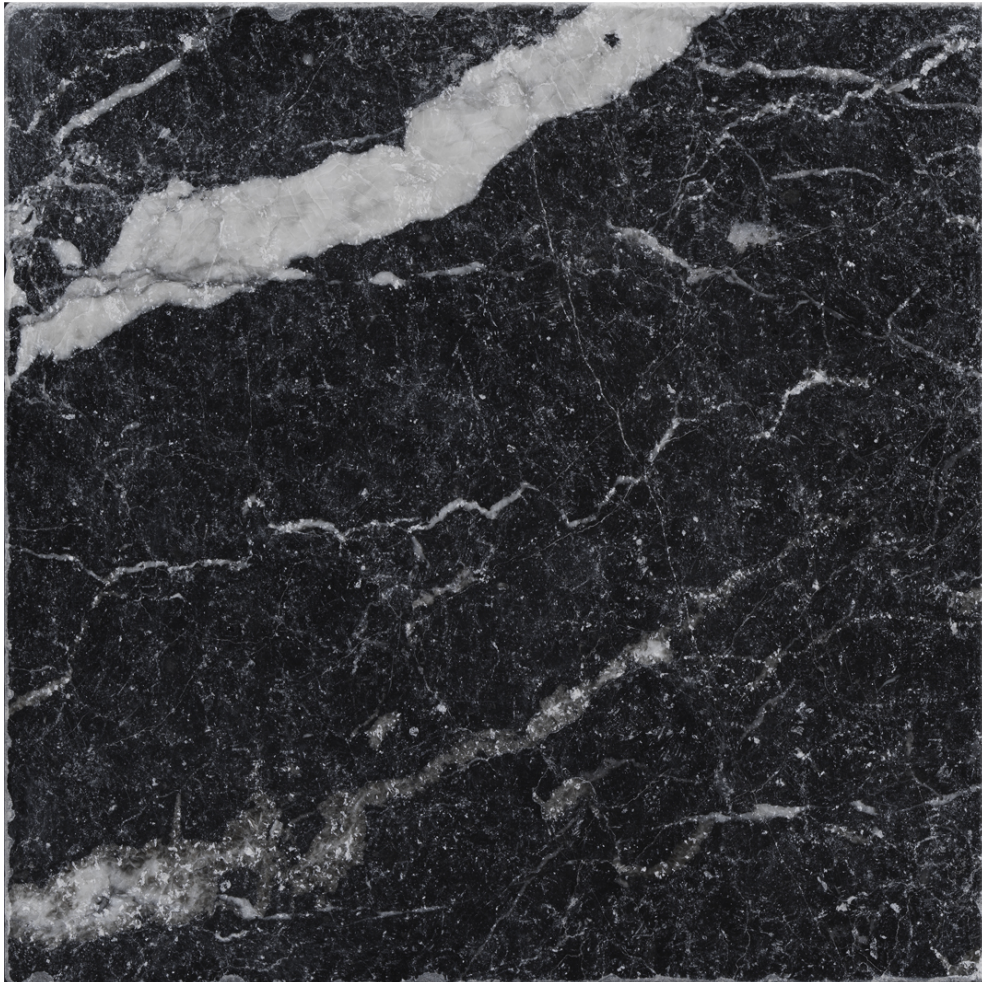

# **OBSESSION 10X10 NERO**

---

Tile | 10"x10" | Glazed Porcelain

## **TECHNICAL DATA**

CODE: QUOB-NE-3  
NAME: Obsession 10x10 Nero  
SERIES: Obsession  
SIZE: 10"x10"  
FINISH: Matt  
LOOK: Marble Look  
BREAKING STRENGTH:  $\geq 1300$  N  
CHEMICAL RESISTANCE: GA GLA GHA  
DCOF:  $> 0.42$   
FAMILY: Tile  
FROST RESISTANCE: Yes  
MOHS: 6  
PEI: 3  
R VALUE: R9  
SHADE VARIATION: V1  
STAIN RESISTANCE: 5  
STYLE: Classic  
SUITABLE FOR: Backsplash|Indoor|Shower  
TYPOLOGY: Glazed Porcelain  
THICKNESS: 9 mm  
TYPE OF PIECE: Field Tile  
USE: Floor and Wall  
NOTES: 22 graphic variations