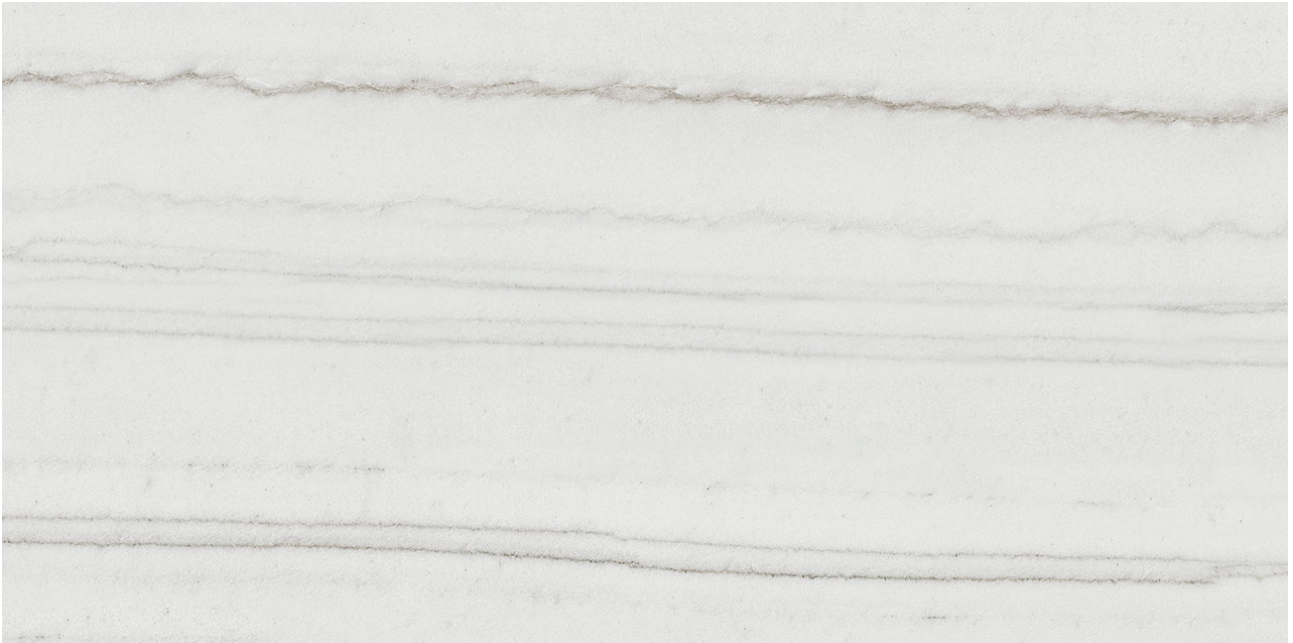

PRODUCT

ROYAL STONeworks 12X24 TUSCAN WHITE VEIN HONED

Tile | 12"x24" | Porcelain

TECHNICAL DATA

CODE: QUSW-TW-5H

NAME: Royal Stoneworks 12X24 Tuscan White Vein Honed

SERIES: Royal Stoneworks

SIZE: 12"x24"

FINISH: Honed

LOOK: Stone Look

EDGE: Rectified

FAMILY: Tile

FROST RESISTANCE: Yes

STYLE: Contemporary

SUITABLE FOR: Indoor|Shower

TPOLOGY: Porcelain