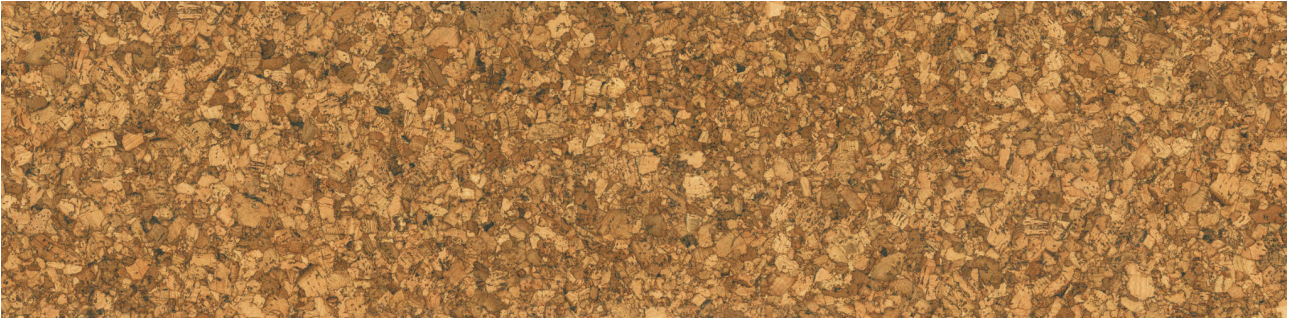

## CORK CLICK PICO

---

Waterproof Flooring | 12"x48,6" | HDF

**SURFACE TEXTURE:** Cork

**TYPOLOGY:** HDF

**TYPE OF PIECE:** Field Tile

**TOTAL THICKNESS:** 10 mm

**USE:** Floor only

**NOTES:** These SKUs are special order and take approximately two weeks to deliver

**PACKING**