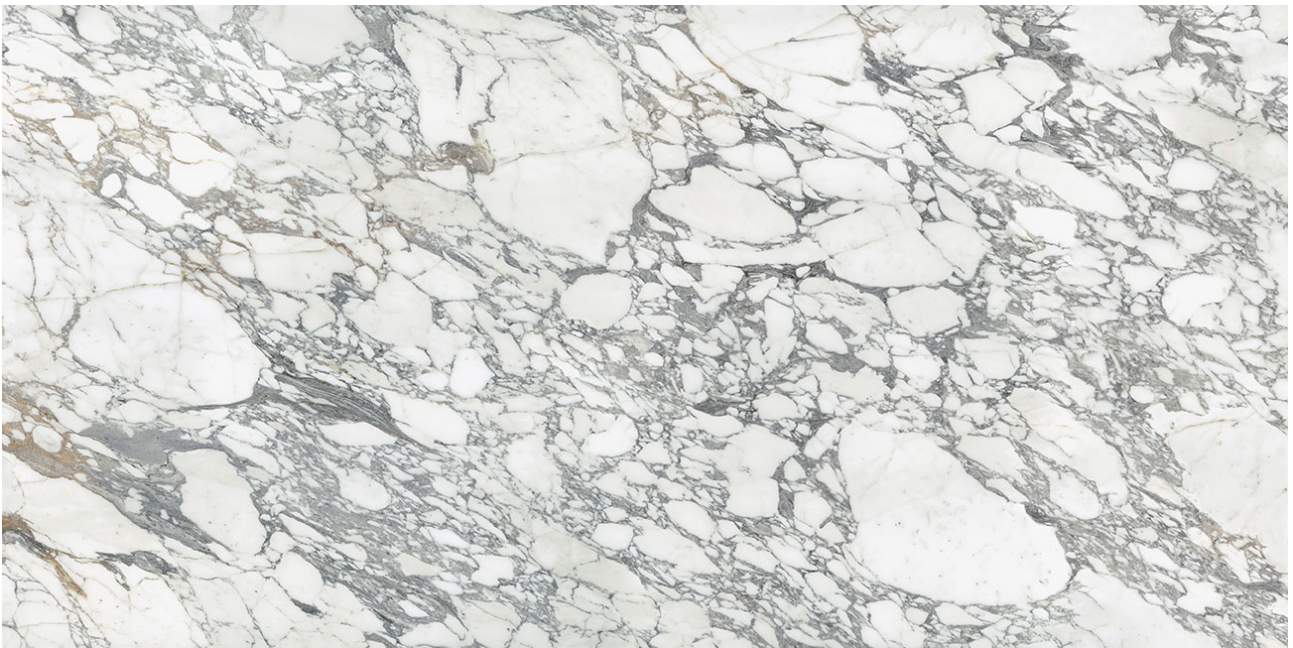

PRODUCT
ROYAL STONEWORKS 63X126 ITALIAN ARABESCATO
POLISHED

Tile | 63"x126" | Sintered Slab

TECHNICAL DATA

CODE: QUSW-IA-1P

NAME: Royal Stoneworks 63X126 Italian Arabescato Polished

SERIES: Royal Stoneworks

SIZE: 63"x126"

FINISH: Polished

LOOK: Stone Look

EDGE: Rectified

FAMILY: Tile

FROST RESISTANCE: Yes

SHADE VARIATION: V3

STYLE: Contemporary