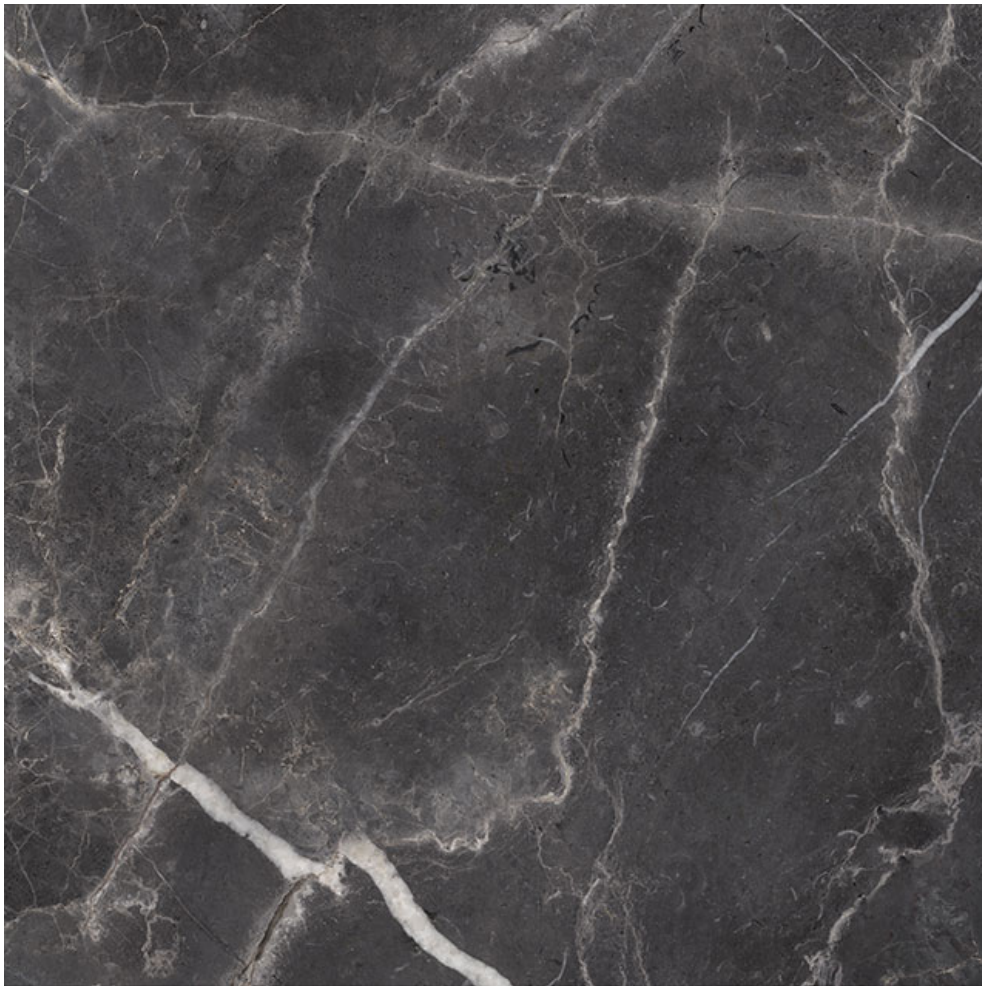

PRODUCT

ROYAL STONEWORKS 36X36 TUSCAN FORGE VEIN HONED

Tile | 36"x36" | Porcelain

TECHNICAL DATA

CODE: QUSW-TF-7H

NAME: Royal Stoneworks 36X36 Tuscan Forge Vein Honed

SERIES: Royal Stoneworks

SIZE: 36"x36"

FINISH: Honed

LOOK: Stone Look

EDGE: Rectified

FAMILY: Tile

FROST RESISTANCE: Yes

SHADE VARIATION: V3

STYLE: Contemporary

SUITABLE FOR: Indoor|Shower