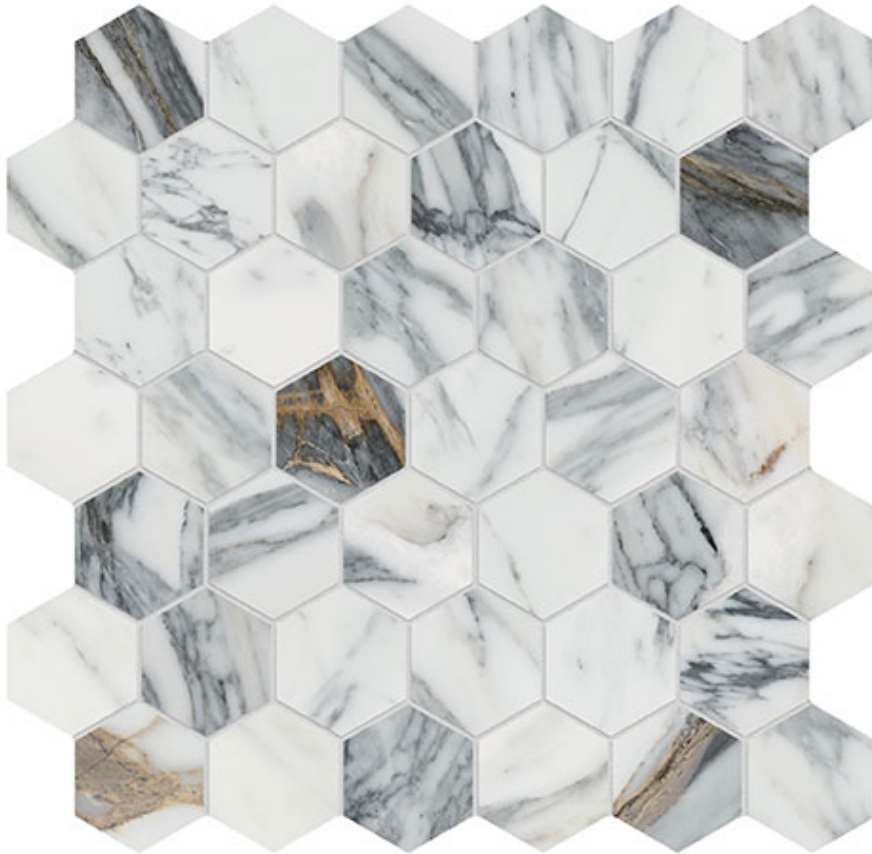

# ROYAL STONEWORKS 2\ " REGAL WHITE VEIN HEX

---

Tile | 12"x12" | Porcelain

## **TECHNICAL DATA**

**CODE:** QUSW-RW-HX

**NAME:** Royal Stoneworks 2" Regal White Vein Hex

**SERIES:** Royal Stoneworks

**SIZE:** 12"x12"

**FINISH:** Honed

**LOOK:** Stone Look

**FAMILY:** Tile

**MOSAIC TYPE:** 2"x2"

**SHADE VARIATION:** V3

**STYLE:** Contemporary

**SUITABLE FOR:** Indoor|Shower

**TYPOLOGY:** Porcelain

**TYPE OF PIECE:** Mosaic

**USE:** Floor and Wall

**NOTES:** This product is special order and cannot be cancelled, returned, or refunded.