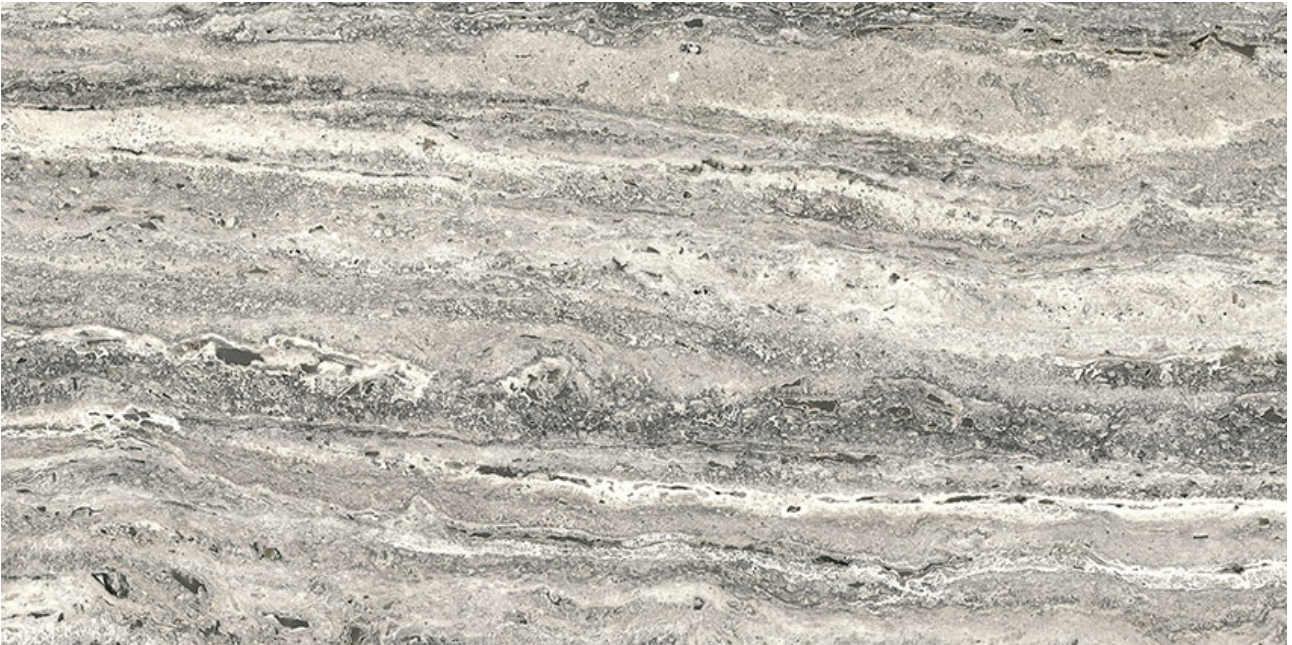

## **TECHNICAL DATA**

**CODE:** QUSW-RG-50

**NAME:** Royal Stoneworks 12X24 Regal Grey Vein Org

**SERIES:** Royal Stoneworks

**SIZE:** 12"x24"

**FINISH:** Matt

**LOOK:** Stone Look

**EDGE:** Rectified