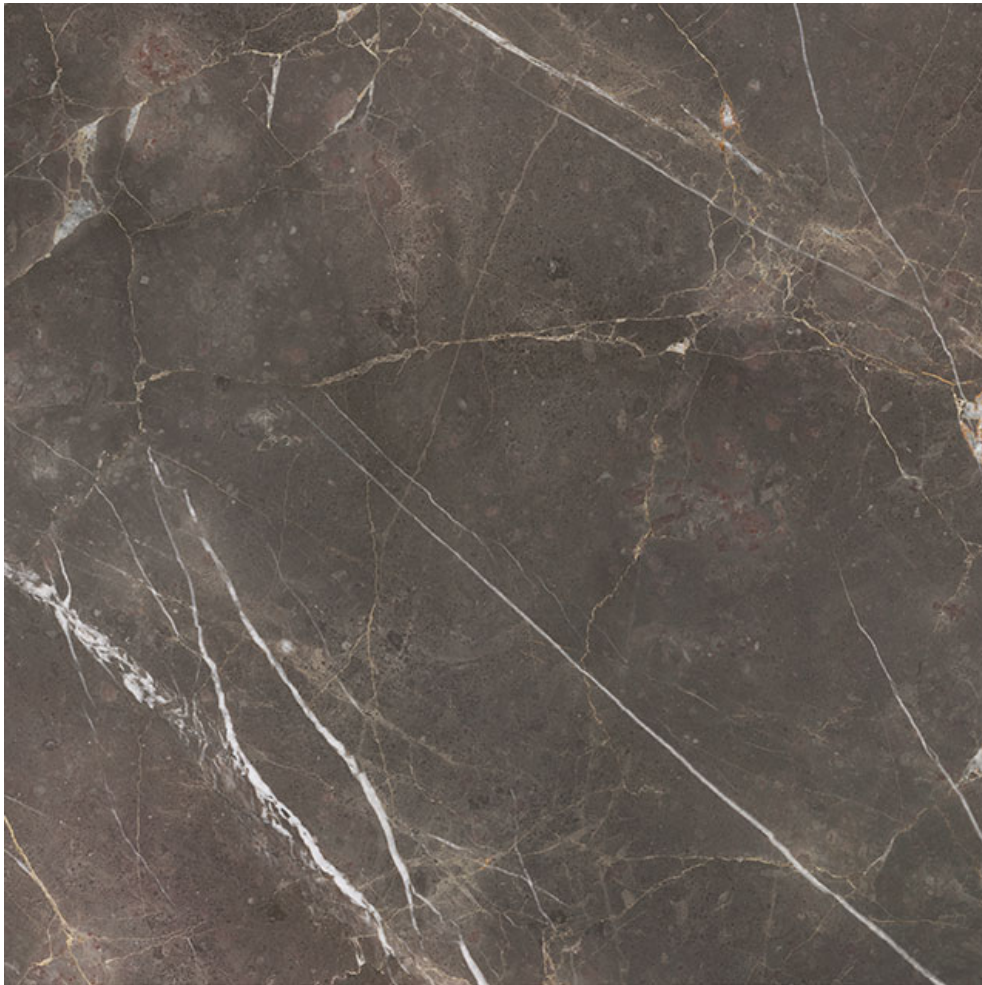

PRODUCT

**ROYAL STONEWORKS 36X36 REGAL BROWN MARBLE
HONED**

Tile | 36"x36" | Porcelain

TECHNICAL DATA

CODE: QUSW-RM-7H

NAME: Royal Stoneworks 36X36 Regal Brown Marble Honed

SERIES: Royal Stoneworks

SIZE: 36"x36"

FINISH: Honed

LOOK: Stone Look

EDGE: Rectified

FAMILY: Tile

FROST RESISTANCE: Yes

SHADE VARIATION: V3

STYLE: Contemporary

SUITABLE FOR: Indoor|Shower

TPOLOGY: Porcelain

TYPE OF PIECE: Field Tile

USE: Floor and Wall

NOTES: This product is special order and cannot be cancelled, returned, or refunded.

PACKING

Size	Product type	BOX			PALLET		
		pcs	sqft	lb	boxes	sqft	lb
36"x36"	Field Tile	2	17.32		30		