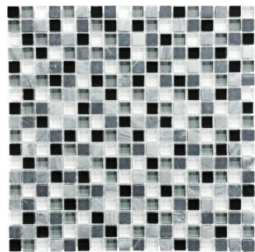

**Linear Creme Brulee Mosaic**  
12"x14" | Mixed Materials

**Linear Iceland Mosaic**  
12"x14" | Mixed Materials

**Linear Midnight Mosaic**  
12"x14" | Mixed Materials

**Linear Spa Mosaic**  
12"x14" | Mixed Materials

**Linear Waterfall Mosaic**  
12"x14" | Mixed Materials

**5/8X5/8 Bamboo Mosaic**  
12"x12" | Mixed Materials

**5/8X5/8 Cabernet Mosaic**  
12"x12" | Mixed Materials

**5/8X5/8 Cappuccino Mosaic**  
12"x12" | Mixed Materials

**5/8X5/8 Creme Brulee Mosaic**  
12"x12" | Mixed Materials

**5/8X5/8 Iceland Mosaic**  
12"x12" | Mixed Materials

**5/8X5/8 Midnight Mosaic**  
12"x12" | Mixed Materials

**5/8X5/8 Spa Mosaic**  
12"x12" | Mixed Materials