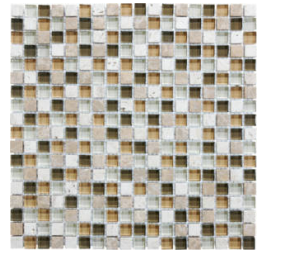

# GLASS STONE

---

Multi-Look Mosaics | | Mixed Materials

PRODUCTS

**Linear Bamboo Mosaic**  
12"x14" | Mixed Materials

**Linear Cabernet Mosaic**  
12"x14" | Mixed Materials

**Linear Cappuccino Mosaic**  
12"x14" | Mixed Materials

**Linear Creme Brulee Mosaic**  
12"x14" | Mixed Materials

**Linear Iceland Mosaic**  
12"x14" | Mixed Materials

**Linear Midnight Mosaic**  
12"x14" | Mixed Materials

**Linear Spa Mosaic**  
12"x14" | Mixed Materials

**Linear Waterfall Mosaic**  
12"x14" | Mixed Materials

**5/8X5/8 Bamboo Mosaic**  
12"x12" | Mixed Materials

**5/8X5/8 Cabernet Mosaic**  
12"x12" | Mixed Materials

**5/8X5/8 Cappuccino Mosaic**  
12"x12" | Mixed Materials