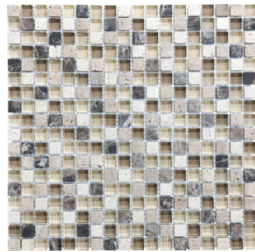

# GLASS STONE

---

Multi-Look Mosaics | | Mixed Materials

PRODUCTS

**Linear Bamboo Mosaic**  
12"x14" | Mixed Materials

**Linear Cabernet Mosaic**  
12"x14" | Mixed Materials

**Linear Cappuccino Mosaic**  
12"x14" | Mixed Materials

**Linear Creme Brulee Mosaic**  
12"x14" | Mixed Materials

**Linear Iceland Mosaic**  
12"x14" | Mixed Materials

**Linear Midnight Mosaic**  
12"x14" | Mixed Materials

**Linear Spa Mosaic**  
12"x14" | Mixed Materials

**Linear Waterfall Mosaic**  
12"x14" | Mixed Materials

**5/8X5/8 Bamboo Mosaic**  
12"x12" | Mixed Materials

**5/8X5/8 Cabernet Mosaic**  
12"x12" | Mixed Materials

**5/8X5/8 Cappuccino Mosaic**  
12"x12" | Mixed Materials