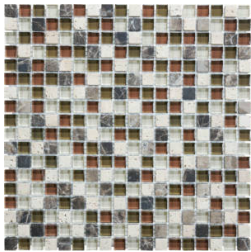

# GLASS STONE

---

Multi-Look Mosaics | | Mixed Materials

PRODUCTS

**Linear Bamboo Mosaic**  
12"x14" | Mixed Materials

**Linear Cabernet Mosaic**  
12"x14" | Mixed Materials

**Linear Cappuccino Mosaic**  
12"x14" | Mixed Materials

**Linear Creme Brulee Mosaic**  
12"x14" | Mixed Materials

**Linear Iceland Mosaic**  
12"x14" | Mixed Materials

**Linear Midnight Mosaic**  
12"x14" | Mixed Materials

**Linear Spa Mosaic**  
12"x14" | Mixed Materials

**Linear Waterfall Mosaic**  
12"x14" | Mixed Materials

**5/8X5/8 Bamboo Mosaic**  
12"x12" | Mixed Materials

**5/8X5/8 Cabernet Mosaic**  
12"x12" | Mixed Materials

**5/8X5/8 Cappuccino Mosaic**  
12"x12" | Mixed Materials