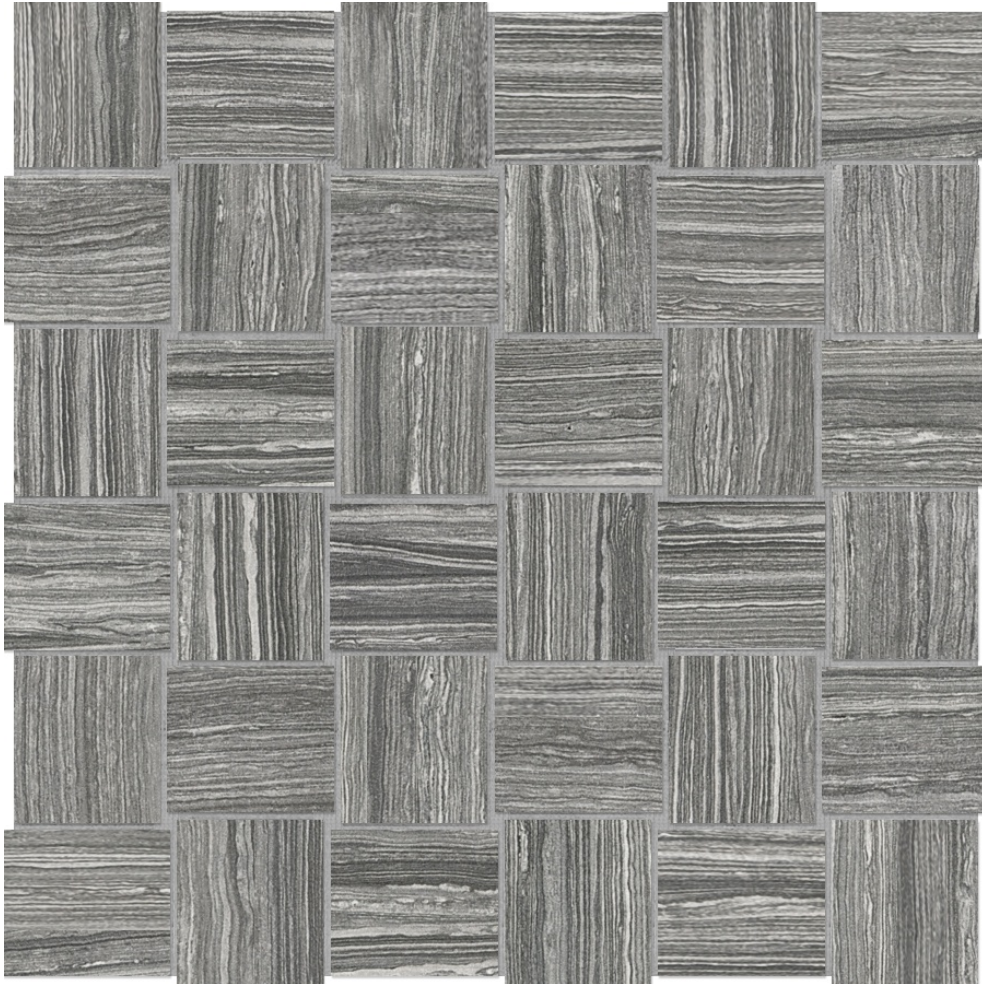

PRODUCT

2X2 CARBON BASKETWEAVE

Tile | 12"x12" | Glazed Porcelain