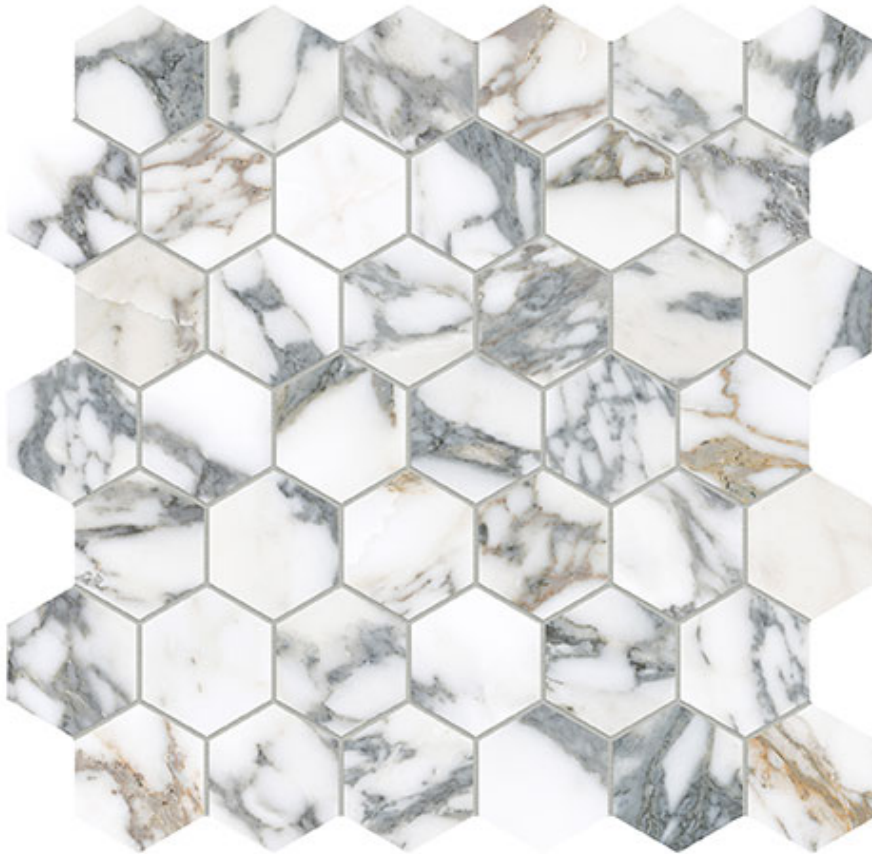

PRODUCT

ROYAL STONEWORKS 2\"

Tile | 12"x12" | Porcelain

ROOM SCENES

TECHNICAL DATA

CODE: QUSW-IA-HX

NAME: Royal Stoneworks 2" Italian Arabescato Hex

SERIES: Royal Stoneworks

SIZE: 12"x12"

FINISH: Honed

LOOK: Stone Look

FAMILY: Tile

MOSAIC TYPE: 2"x2"

SHADE VARIATION: V3

STYLE: Contemporary

SUITABLE FOR: Indoor|Shower