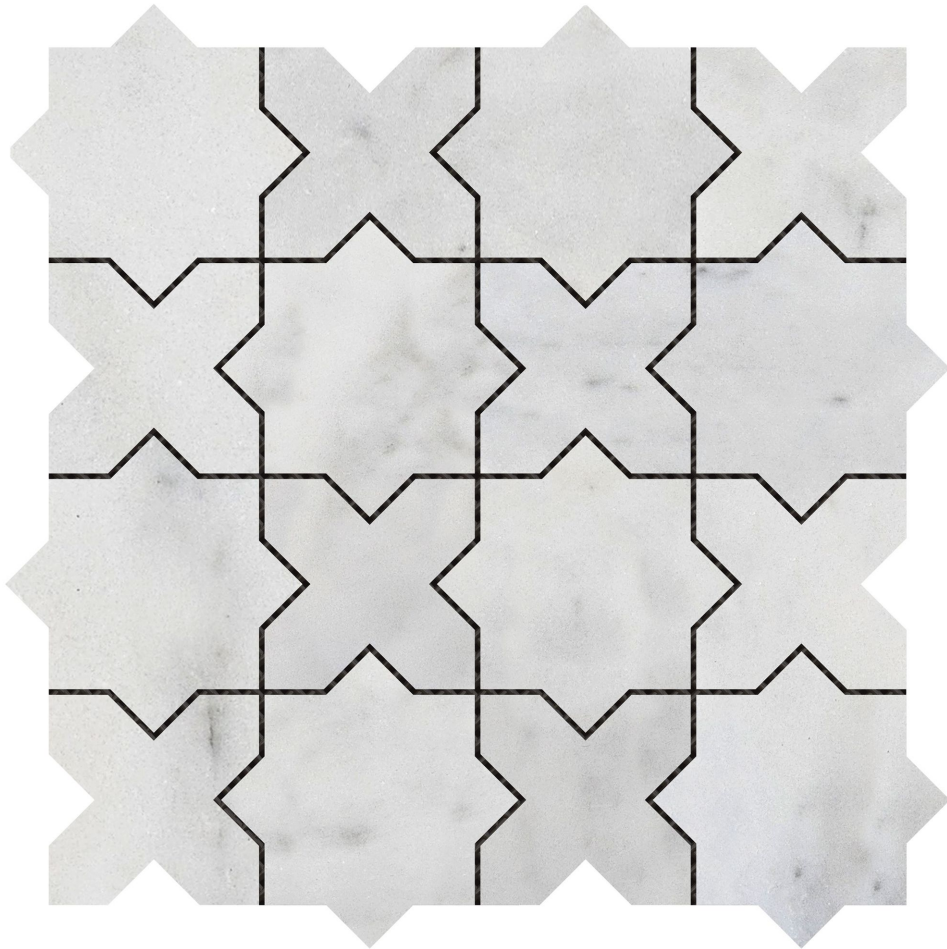

PRODUCT

3\"X3\" CROSS & STAR WHITE GREY MARBLE

Tile | 12\"x12\" | Marble

ROOM SCENES

TECHNICAL DATA

CODE: RVCHAWM222

NAME: 3"x3" Cross & Star White Grey Marble

SERIES: Chelsea Collection

SIZE: 12"x12"

LOOK: Multi-Look Mosaics

FAMILY: Tile

SUITABLE FOR: Backsplash,Indoor,Outdoor,Shower,Pool

TPOLOGY: Marble

TYPE OF PIECE: Mosaic

USE: Floor and Wall

PACKING