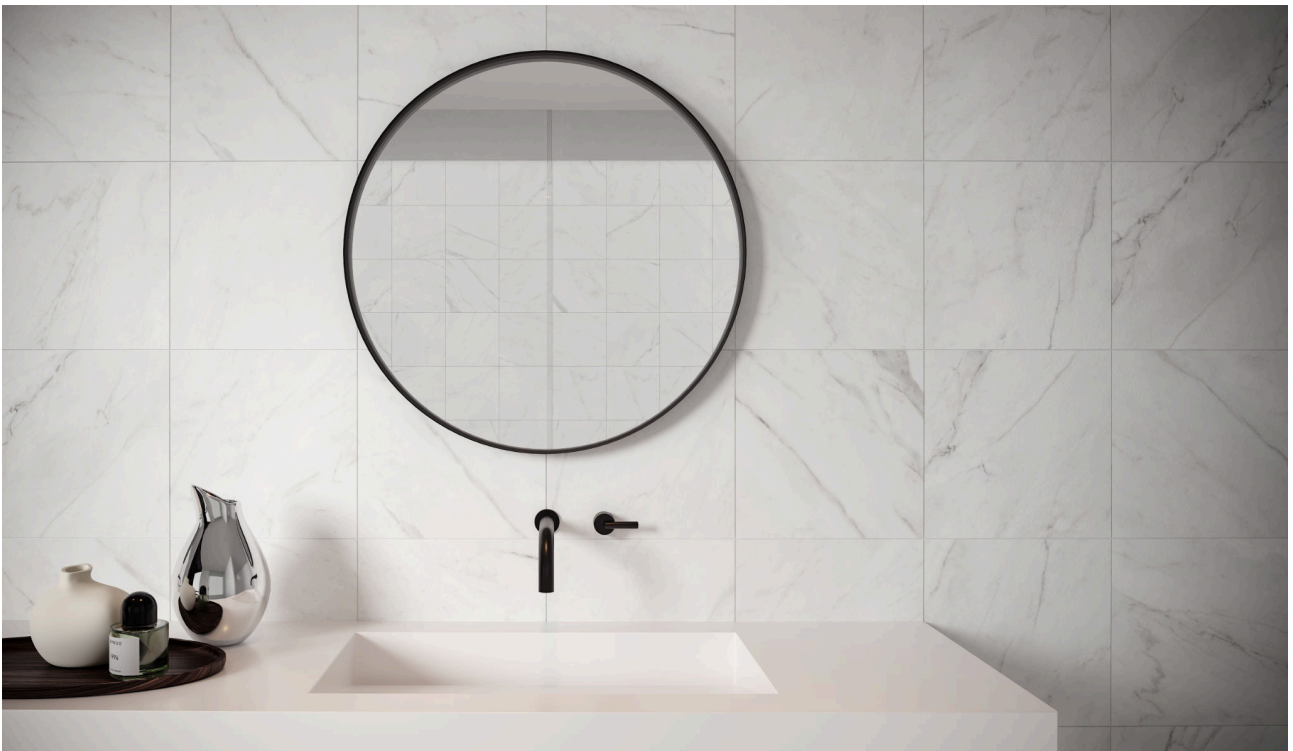

SERIES

ALTEZZA

Marble Look | | Glazed Porcelain | Pressed Glazed Porcelain

The enduring appeal of classic surfaces.

PRODUCTS

Altezza 12x24 Carrara
12"x24" | Pressed Glazed Porcelain

Altezza 20x20 Carrara
20"x20" | Pressed Glazed Porcelain