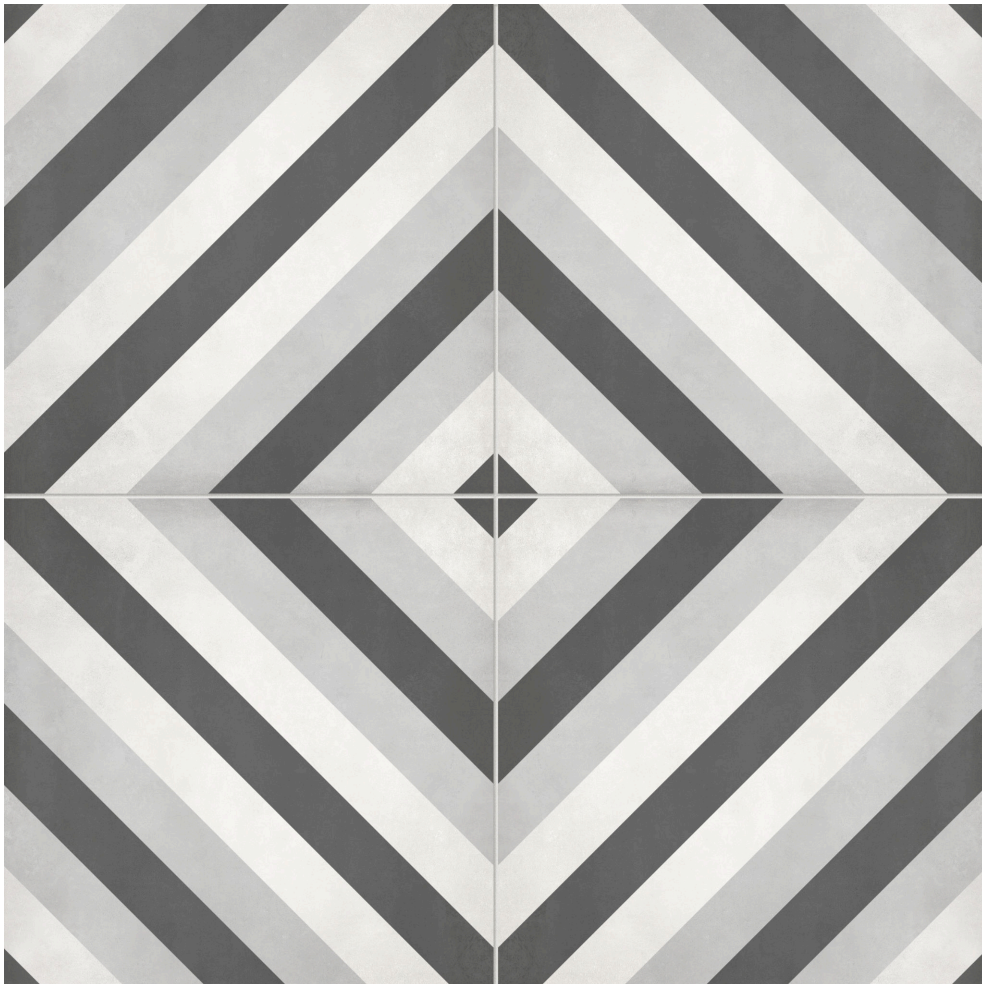

# FORM 8X8 ICE DIAMOND

---

Tile | 8"x8" | Pressed Glazed Porcelain

## **TECHNICAL DATA**

CODE: AC4500-07560

NAME: Form 8x8 Ice Diamond

SERIES: Form AC

SIZE: 8"x8"

FINISH: Matte

LOOK: Patterned Tiles

BREAKING STRENGTH:  $\geq 310 \geq 1300$