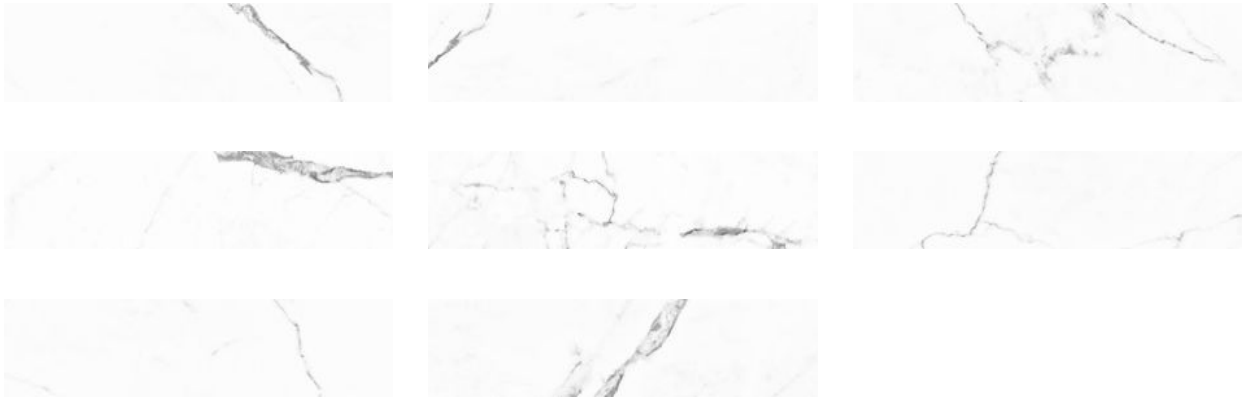

GRAPHIC VARIETY