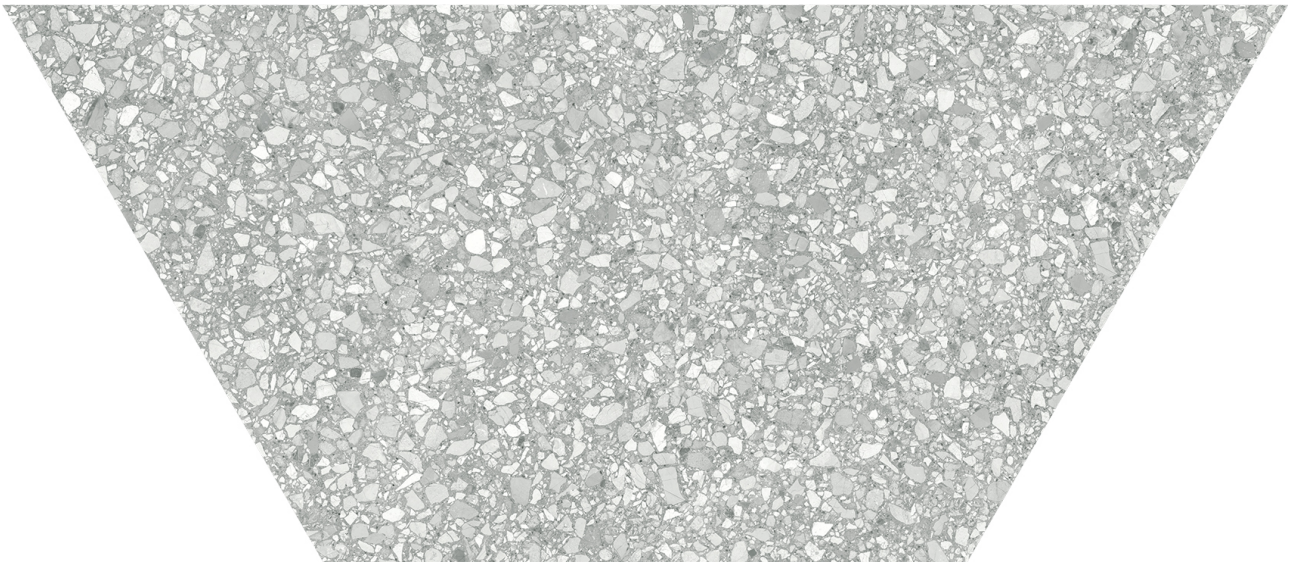

PRODUCT

STATION 10X24 ASH HALF HEXAGON

Tile | 10"x24" | Color Body Porcelain

ROOM SCENES

TECHNICAL DATA

CODE: AC4500-09400
NAME: Station 10x24 Ash Half Hexagon
SERIES: Station
SIZE: 10"x24"
FINISH: Matte
LOOK: Terrazo
BREAKING STRENGTH: $\geq 360 \geq 1600$
CHEMICAL RESISTANCE: CLASS A
DCOF: ≥ 0.50
EDGE: Rectified
FAMILY: Tile
FROST RESISTANCE: Yes
PEI: 4
SHADE VARIATION: V3
SUITABLE FOR: Indoor| Outdoor
TYPOLOGY: Color Body Porcelain
THICKNESS: 8.4mm
TYPE OF PIECE: Field Tile
USE: Floor and Wall
NOTES: This product is special order and cannot be cancelled, returned, or refunded.