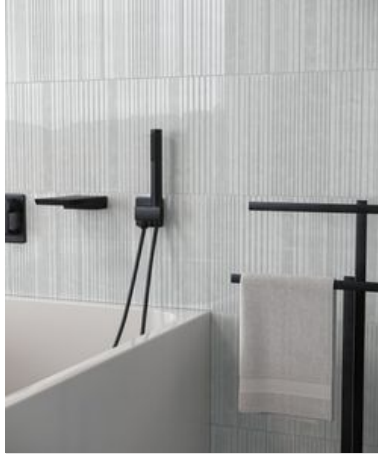

PRODUCT

GEOMETRA 3X12 SILVER DIVIDE

Mosaic and Decorative Tile | 3"x12" | Pressed Glazed Ceramic

ROOM SCENES

TECHNICAL DATA

CODE: AC4000-03090

NAME: Geometra 3x12 Silver Divide

SERIES: Geometra

SIZE: 3"x12"

FINISH: Gloss

LOOK: Glass

FAMILY: Mosaic and Decorative Tile

SHADE VARIATION: V2

SUITABLE FOR: Indoor

TYPOLOGY: Pressed Glazed Ceramic

TYPE OF PIECE: Field Tile