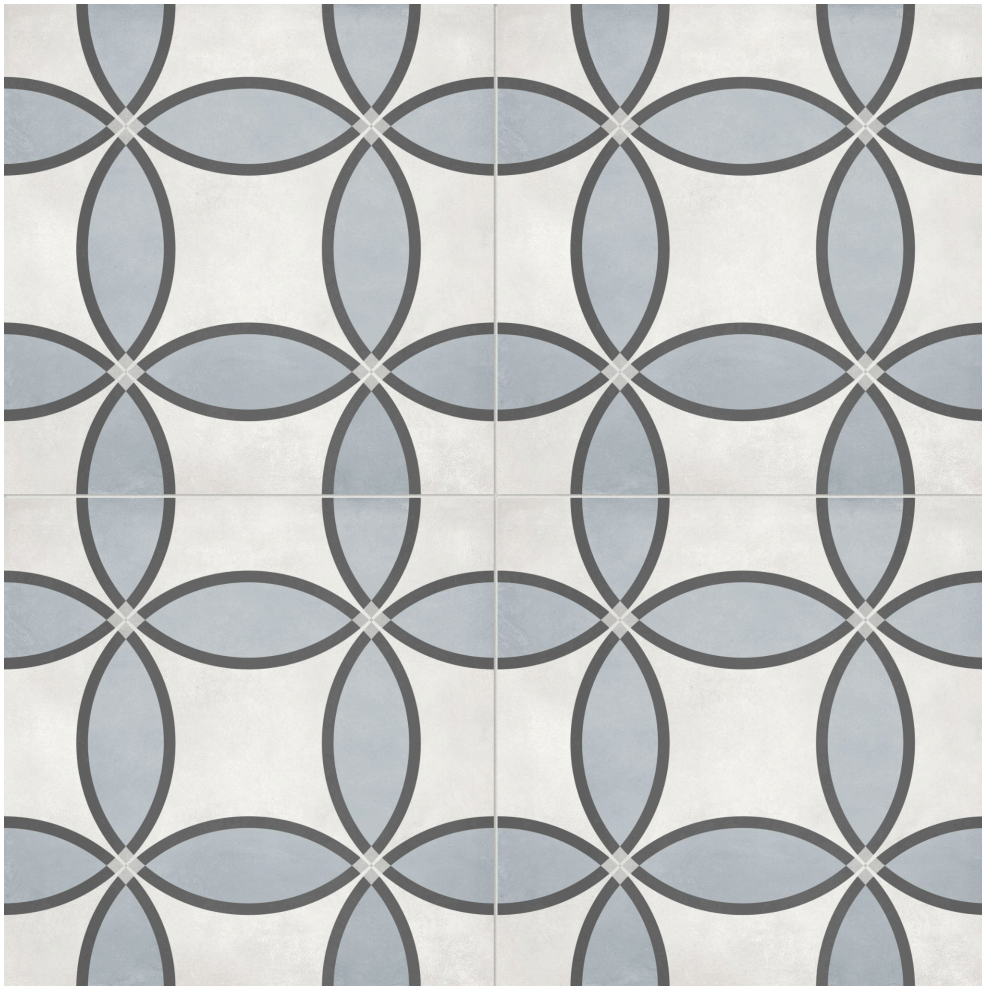

# **FORM 8X8 TIDE ZENITH**

---

Tile | 8"x8" | Pressed Glazed Porcelain