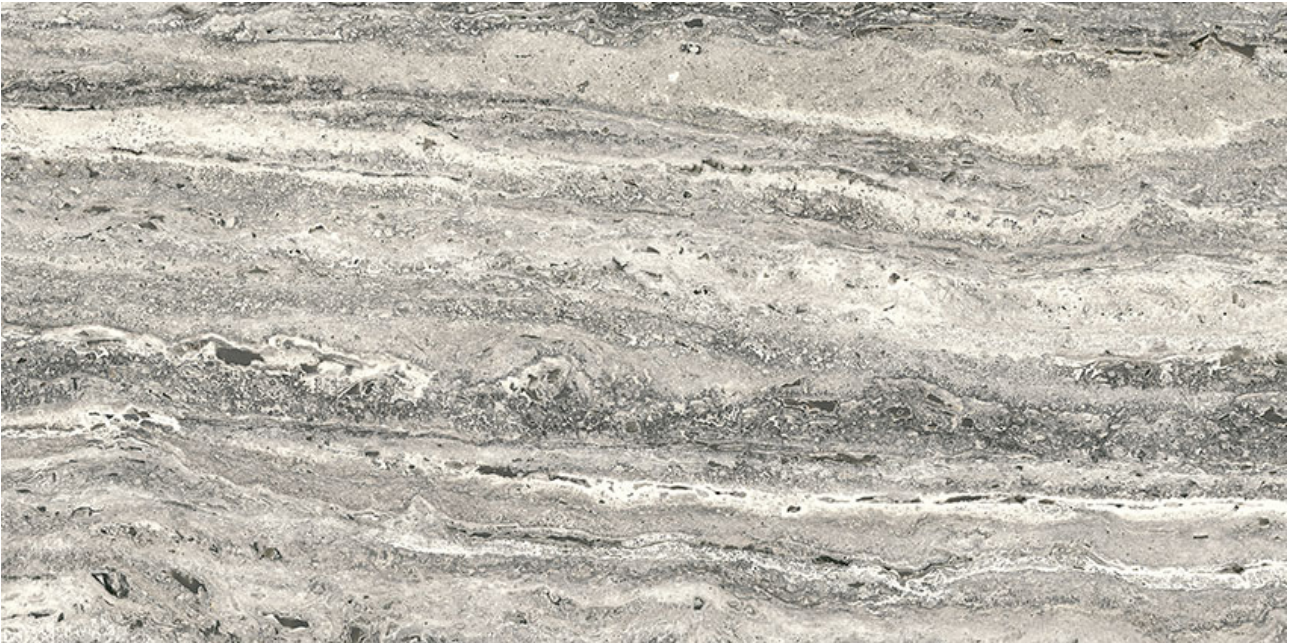

PRODUCT

ROYAL STONeworks 12X24 REGAL GREY VEIN GRN

Tile | 12"x24" | Porcelain

TECHNICAL DATA

CODE: QUSW-RG-5G

NAME: Royal Stoneworks 12X24 Regal Grey Vein Grn

SERIES: Royal Stoneworks

SIZE: 12"x24"

FINISH: Grained

LOOK: Stone Look

EDGE: Rectified

FAMILY: Tile

FROST RESISTANCE: Yes

STYLE: Contemporary

SUITABLE FOR: Indoor|Shower

TPOLOGY: Porcelain