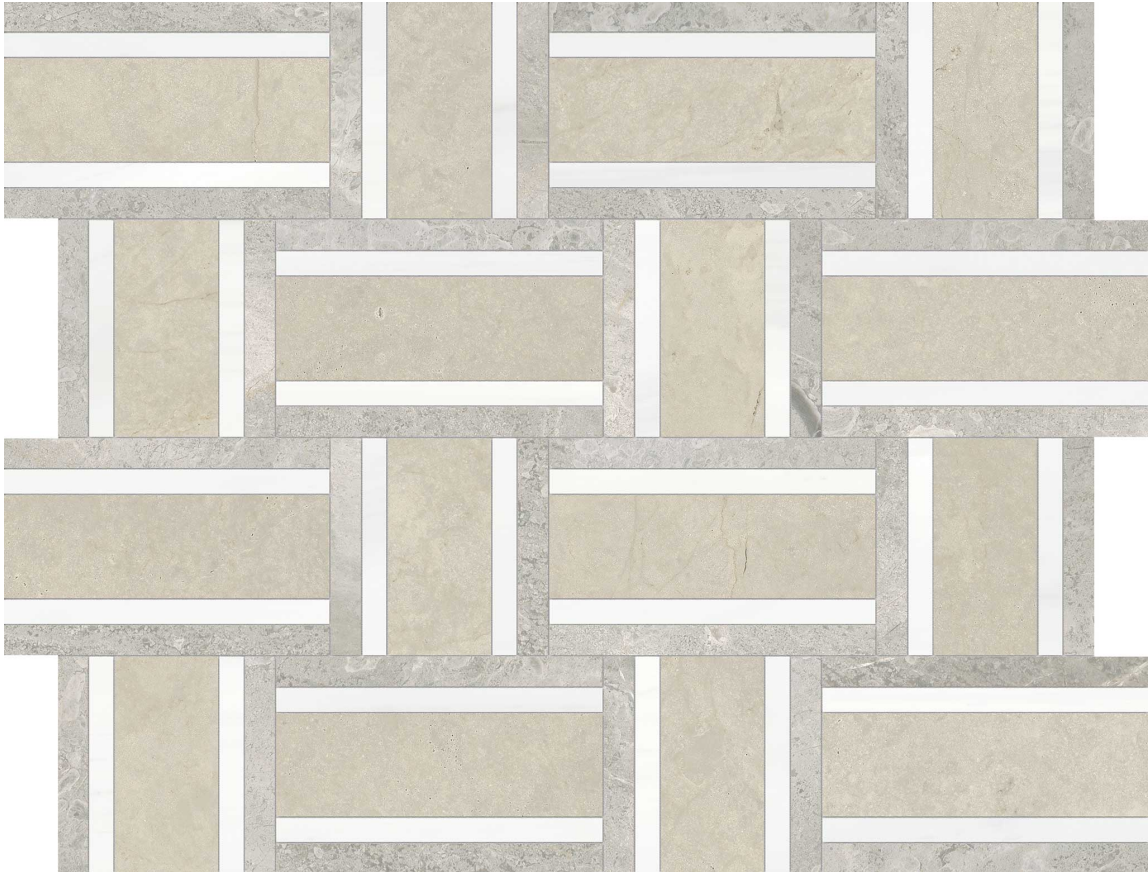

PRODUCT

UTOPIO CESTO CLAY MOSAIC

Stone | 11.8"x14.75" | Natural Stone

ROOM SCENES

TECHNICAL DATA

CODE: AS5001-04240

NAME: Utopio Cesto Clay Mosaic

SERIES: Utopio

SIZE: 11.8"x14.75"

FINISH: Honed

FAMILY: Stone

SUITABLE FOR: Indoor|Shower

TPOLOGY: Natural Stone

TYPE OF PIECE: Mosaic

USE: Floor and Wall

NOTES: Mosaic sheet sizes are nominal and may vary slightly due to standard manufacturing tolerances.