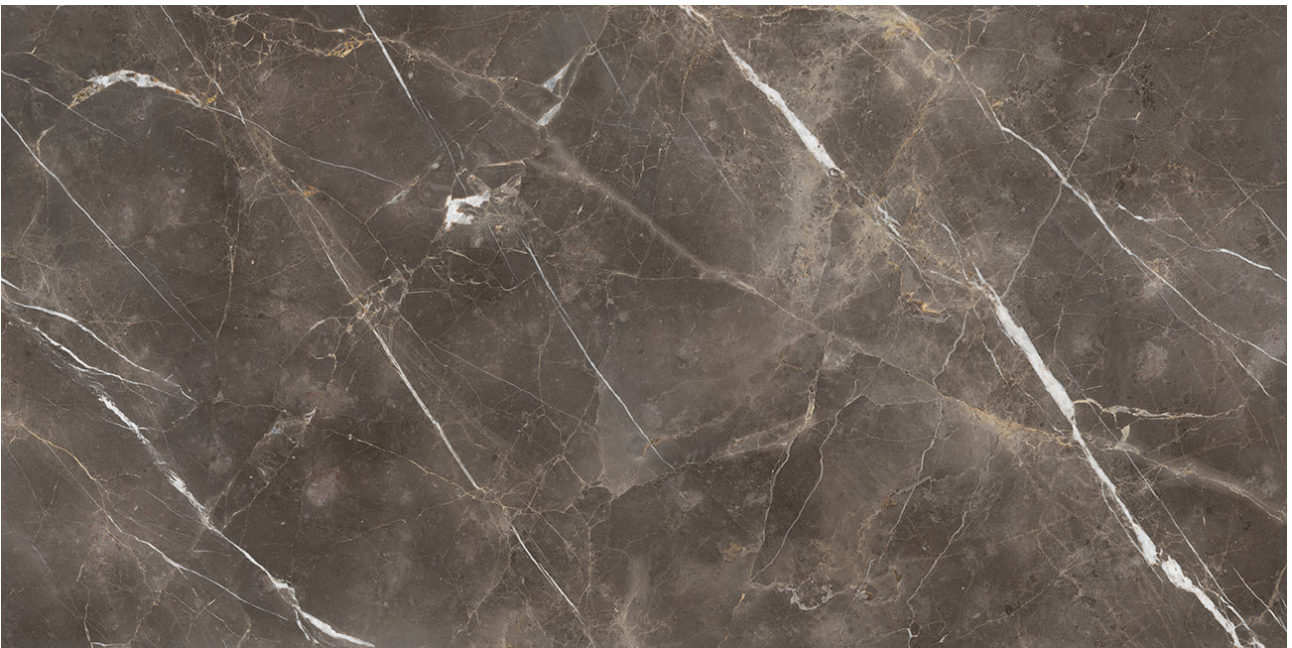

---

**PRODUCT**  
**ROYAL STONEWORKS 63X126 REGAL BROWN MARBLE**  
**POLISHED**

---

Tile | 63"x126" | Sintered Slab

## **TECHNICAL DATA**

CODE: QUSW-RM-1P

NAME: Royal Stoneworks 63X126 Regal Brown Marble Polished

SERIES: Royal Stoneworks

SIZE: 63"x126"

FINISH: Polished

LOOK: Stone Look

EDGE: Rectified

FAMILY: Tile

FROST RESISTANCE: Yes

SHADE VARIATION: V3

STYLE: Contemporary

SUITABLE FOR: Indoor|Shower

TPOLOGY: Sintered Slab

TYPE OF PIECE: Field Tile

USE: Floor and Wall