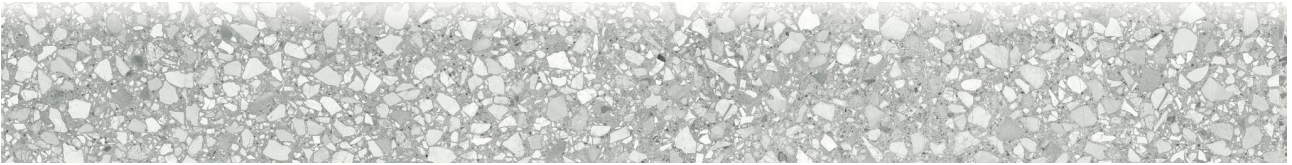

# STATION 3X24 ASH BULLNOSE

---

Tile | 3"x24" | Color Body Porcelain