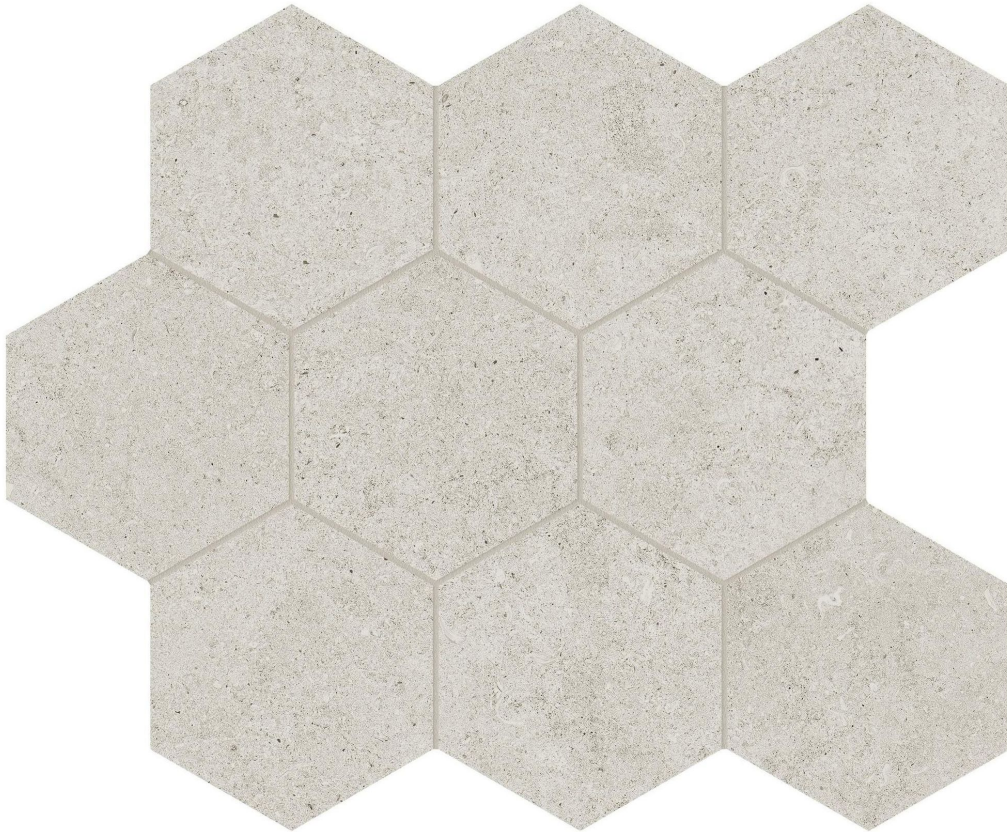

PRODUCT

LITHOFORM 4\'' HEX CROSSCUT COAST

Tile | 10.5"x12" | Porcelain

TECHNICAL DATA

CODE: AC8510-00320

NAME: Lithoform 4" Hex Crosscut Coast

SERIES: Lithoform

SIZE: 10.5"x12"

FINISH: Organic Matte

LOOK: Stone Look

EDGE: Rectified

FAMILY: Tile

STYLE: Contemporary

SUITABLE FOR: Indoor| Outdoor

TYPOLOGY: Porcelain

TYPE OF PIECE: Mosaic