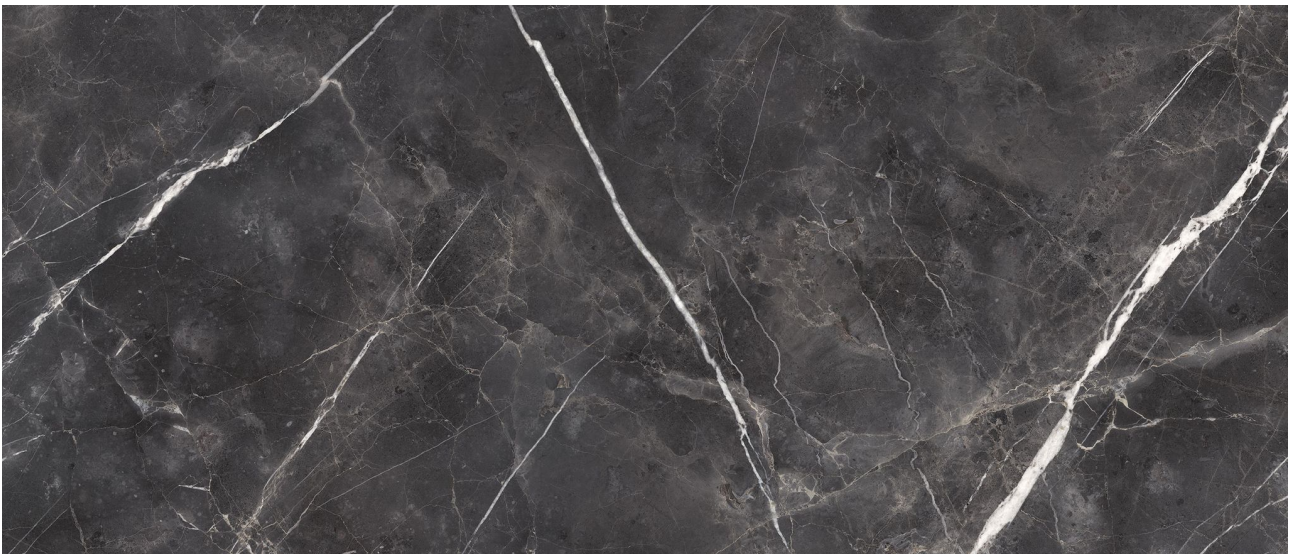

PRODUCT
ROYAL STONWORKS 48X110 TUSCAN FORGE VEIN
POLISHED

Tile | 48"x110" | Sintered Slab

TECHNICAL DATA

CODE: QUSW-TF-2P

NAME: Royal Stoneworks 48X110 Tuscan Forge Vein Polished

SERIES: Royal Stoneworks

SIZE: 48"x110"

FINISH: Polished

LOOK: Stone Look

EDGE: Rectified

FAMILY: Tile

FROST RESISTANCE: Yes

SHADE VARIATION: V3

STYLE: Contemporary

SUITABLE FOR: Indoor|Shower