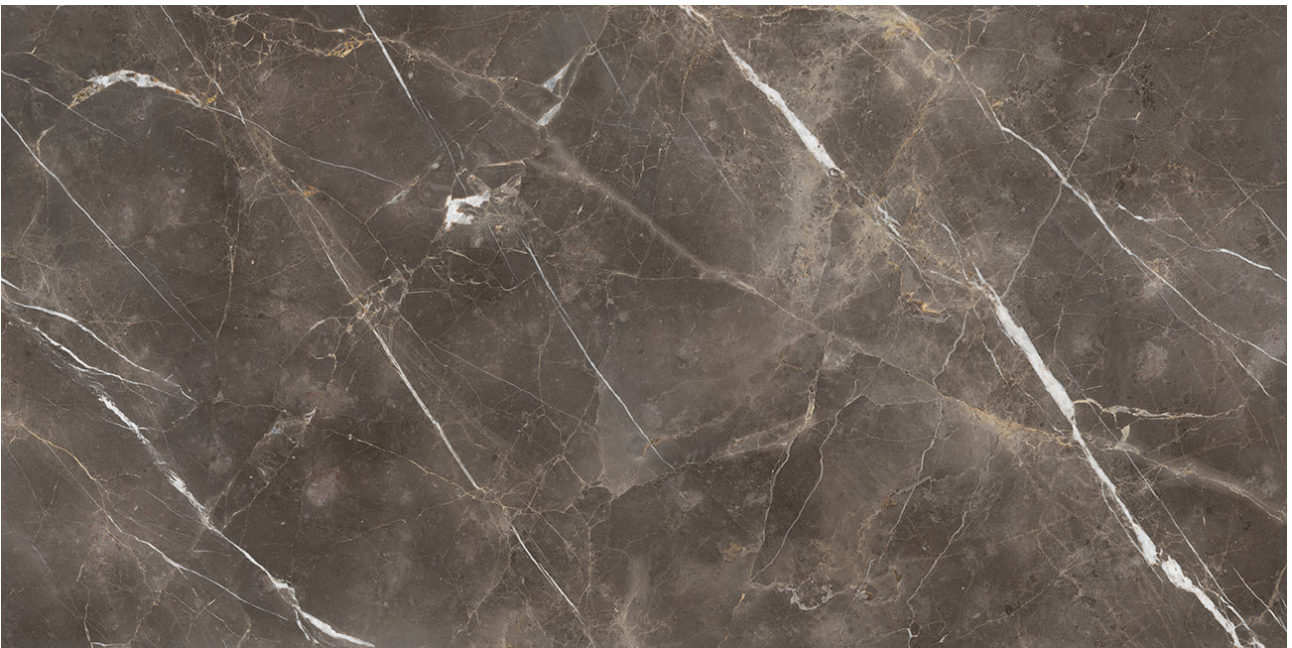

---

**PRODUCT**  
**ROYAL STONEWORKS 63X126 REGAL BROWN MARBLE**  
**HONED**

---

Tile | 63"x126" | Sintered Slab

## **TECHNICAL DATA**

**CODE:** QUSW-RM-1H

**NAME:** Royal Stoneworks 63X126 Regal Brown Marble Honed

**SERIES:** Royal Stoneworks

**SIZE:** 63"x126"

**FINISH:** Honed

**LOOK:** Stone Look

**EDGE:** Rectified

**FAMILY:** Tile

**FROST RESISTANCE:** Yes

**SHADE VARIATION:** V3

**STYLE:** Contemporary

**SUITABLE FOR:** Indoor|Shower

**TPOLOGY:** Sintered Slab

**TYPE OF PIECE:** Field Tile

**USE:** Floor and Wall