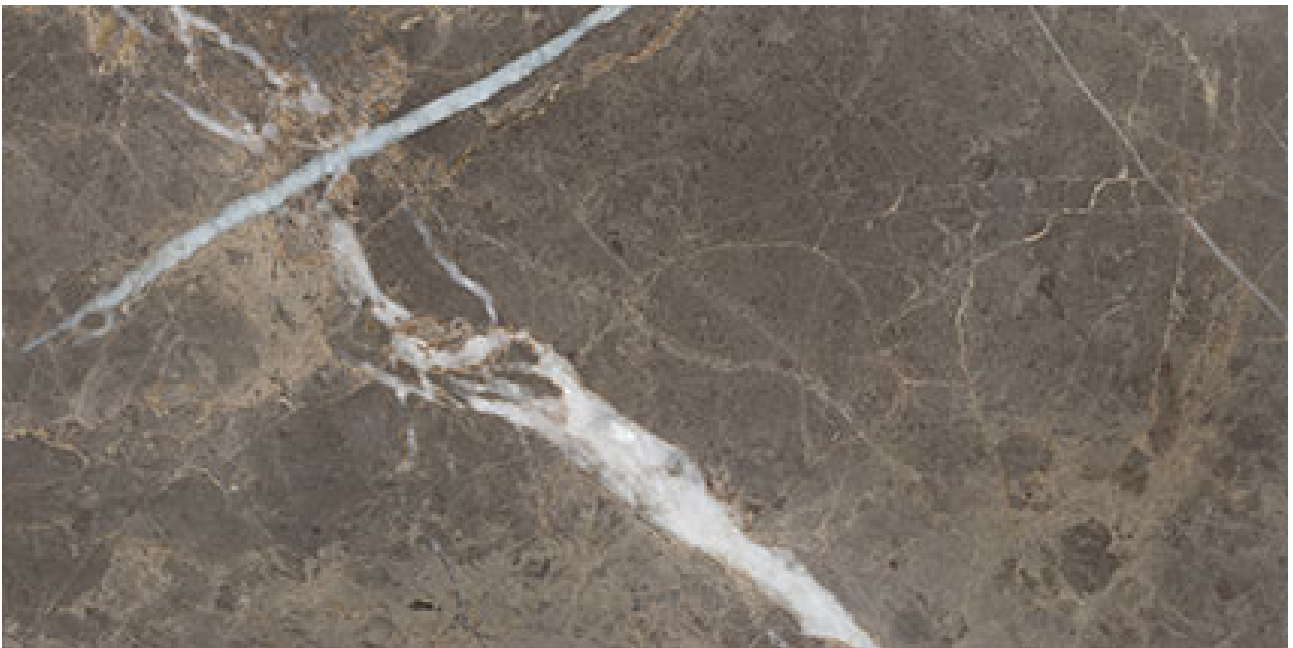

PRODUCT
ROYAL STONEWORKS 12X24 REGAL BROWN MARBLE
HONED

Tile | 12"x24" | Porcelain

TECHNICAL DATA

CODE: QUSW-RM-5H

NAME: Royal Stoneworks 12X24 Regal Brown Marble Honed

SERIES: Royal Stoneworks

SIZE: 12"x24"

FINISH: Honed

LOOK: Stone Look

EDGE: Rectified

FAMILY: Tile

FROST RESISTANCE: Yes

SHADE VARIATION: V3

STYLE: Contemporary

SUITABLE FOR: Indoor|Shower

TPOLOGY: Porcelain

TYPE OF PIECE: Field Tile

USE: Floor and Wall

NOTES: This product is special order and cannot be cancelled, returned, or refunded.

PACKING

Size	Product type	BOX			PALLET		
		pcs	sqft	lb	boxes	sqft	lb
12"x24"	Field Tile	6	11.52		48		