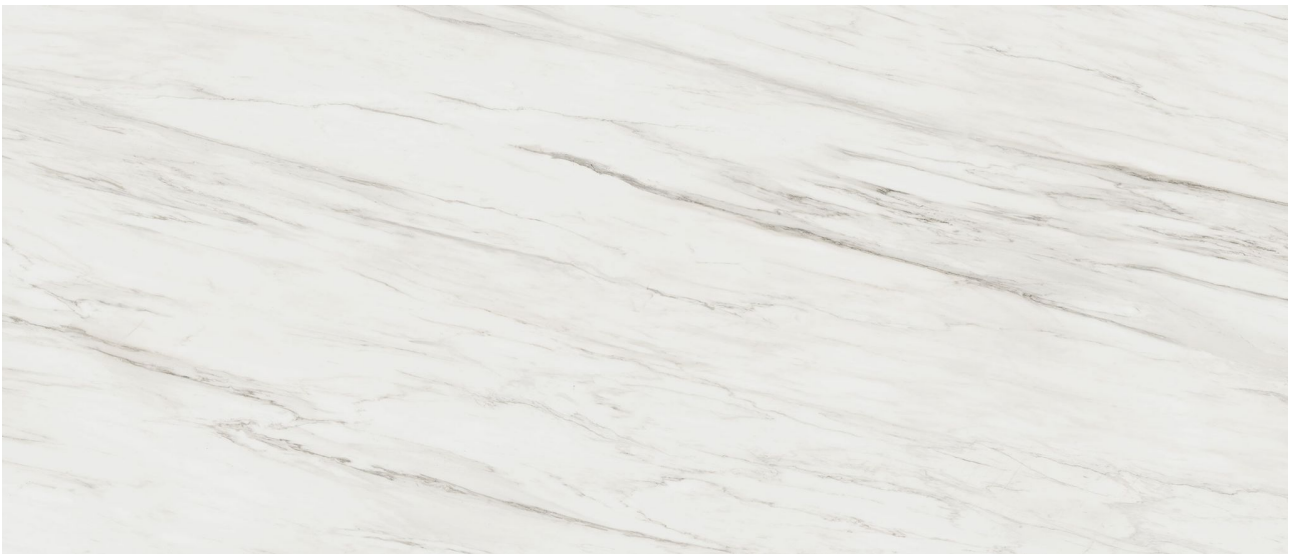

PRODUCT
ROYAL STONWORKS 48X110 ITALIAN CREAM VEIN
HONED

Tile | 48"x110" | Sintered Slab

ROOM SCENES

TECHNICAL DATA

CODE: QUSW-IC-2H

NAME: Royal Stoneworks 48X110 Italian Cream Vein Honed

SERIES: Royal Stoneworks

SIZE: 48"x110"

FINISH: Honed

LOOK: Stone Look

EDGE: Rectified

FAMILY: Tile

FROST RESISTANCE: Yes

STYLE: Contemporary

SUITABLE FOR: Indoor|Shower