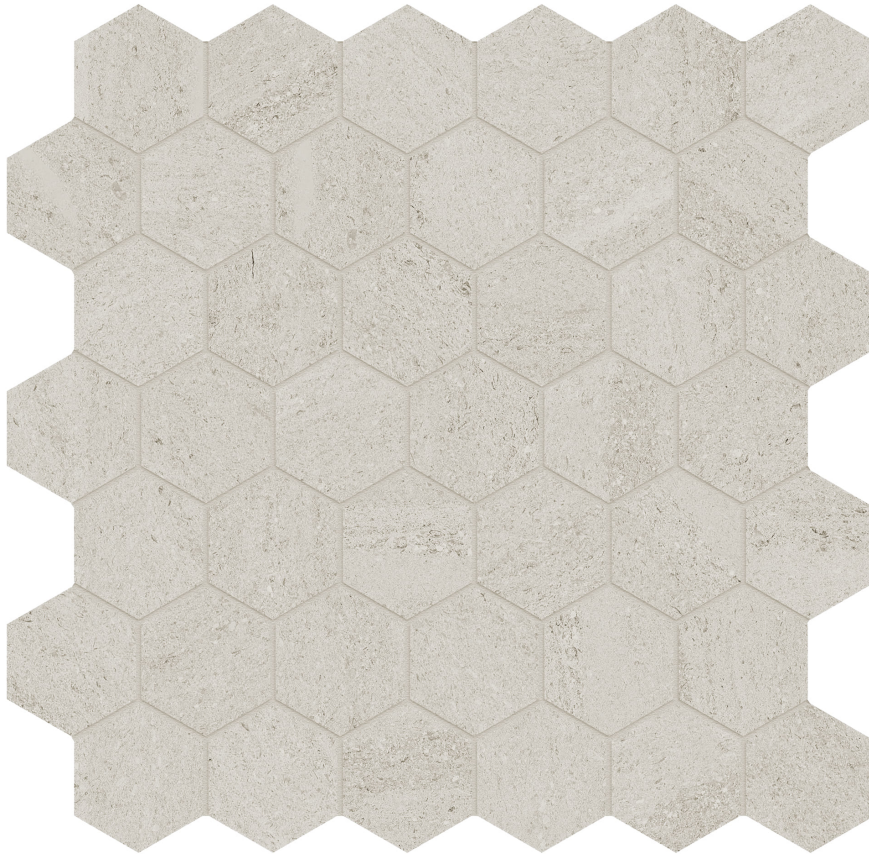

PRODUCT

LITHOFORM 2\" hex veincut dunes

Tile | 12"x12" | Porcelain

TECHNICAL DATA

CODE: AC8510-00350

NAME: Lithoform 2'' Hex Veincut Dunes

SERIES: Lithoform

SIZE: 12"x12"

FINISH: Organic Matte

LOOK: Stone Look

EDGE: Rectified

FAMILY: Tile

STYLE: Contemporary

SUITABLE FOR: Indoor| Outdoor

TYPOLOGY: Porcelain

TYPE OF PIECE: Mosaic