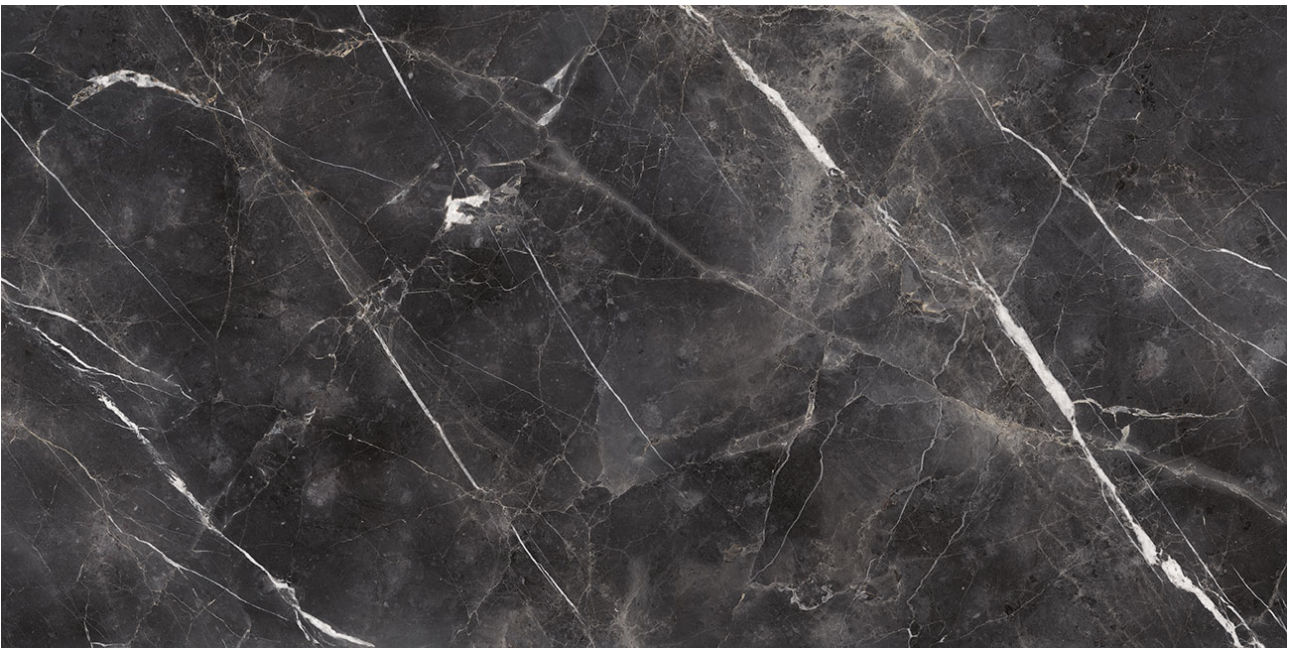

PRODUCT
ROYAL STONWORKS 63X126 TUSCAN FORGE VEIN
HONED

Tile | 63"x126" | Sintered Slab

TECHNICAL DATA

CODE: QUSW-TF-1H

NAME: Royal Stoneworks 63X126 Tuscan Forge Vein Honed

SERIES: Royal Stoneworks

SIZE: 63"x126"

FINISH: Honed

LOOK: Stone Look

EDGE: Rectified

FAMILY: Tile

FROST RESISTANCE: Yes

SHADE VARIATION: V3

STYLE: Contemporary

SUITABLE FOR: Indoor|Shower