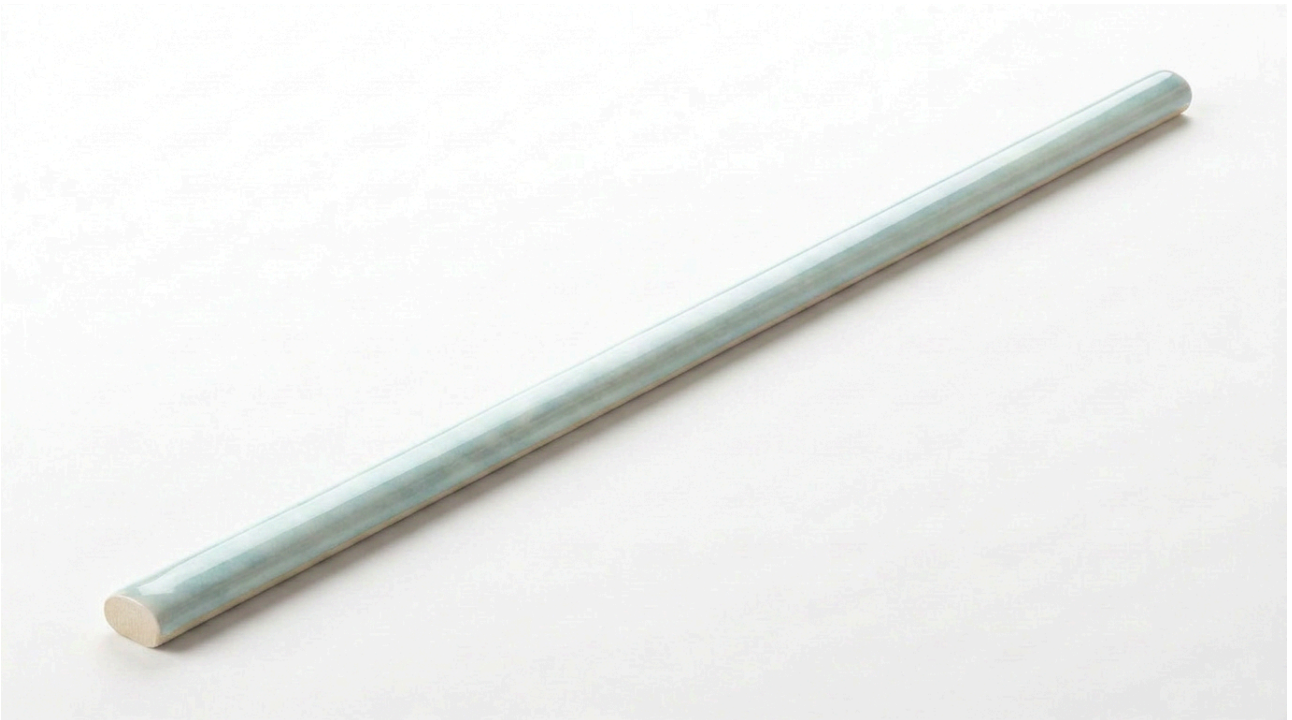

---

**PRODUCT**  
**MOROCCO MINT .39X9 TRIM**

---

Hand-crafted | .39"x9"

**TECHNICAL DATA**

FINISH: Gloss  
LOOK: Hand-crafted  
CODE: QUMO-MI-SB  
SIZE: .39"x9"  
NAME: Morocco Mint .39x9 Trim  
SERIES: Morocco  
TYPOLOGY: Porcelain  
TYPE OF PIECE: Trim  
USE: Floor and Wall