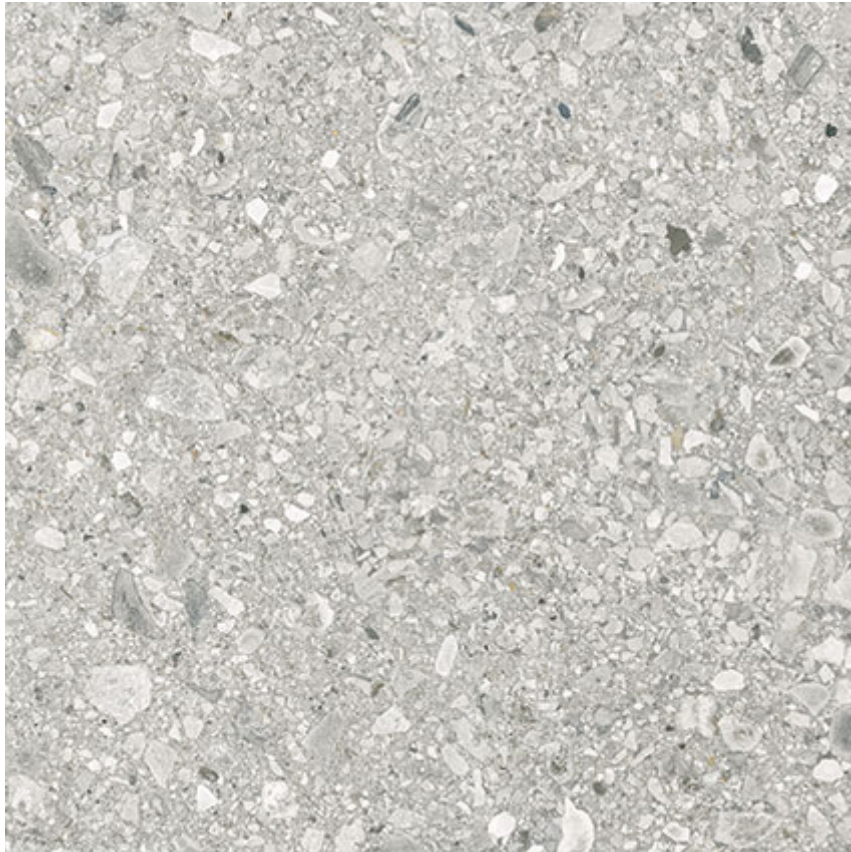

PRODUCT

ROYAL STONEWORKS 24X24 REGAL FOSSIL VEIN GRN

Stone Look | 24"x24"

TECHNICAL DATA

FINISH: Grained
LOOK: Stone Look
CODE: QUSW-RF-4G
SIZE: 24"x24"
NAME: Royal Stoneworks 24X24 Regal Fossil Vein Grn
SERIES: Royal Stoneworks
TYPOLOGY: Porcelain
TYPE OF PIECE: Field Tile
USE: Floor and Wall