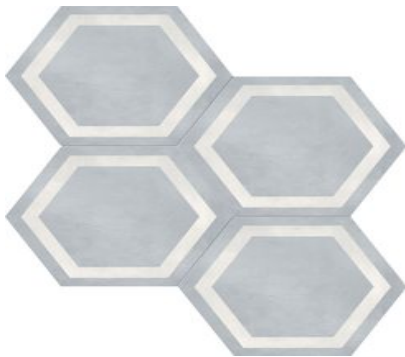

SERIES FORM AC

Concrete | Patterned Tiles

Industrial vibes and encaustic patterns for every design objective.

PRODUCTS

8"x8"
Form 8x8 Tide Zenith

8"x8"
Form 8x8 Sand Diamond

8"x8"
Form 8x8 Monochrome Geo

8"x8"
Form 8x8 Monochrome Lotus

8"x8"
Form 8x8 Ivory

8"x8"
Form 8x8 Ice Northstar

8"x8"
Form 8x8 Ice Deco Blend

8"x8"
Form 8x8 Ice Compass

8"x8"
Form 8x8 Ice Clover

8"x8"
Form 8x8 Ice Baroque

8"x8"
Form 8x8 Ice

8"x8"
Form 8x8 Graphite

8"x8"
Form 8x8 Ice Diamond

7"x8"
Form 7" Hexagon Ice

7"x8"
Form 7" Hexagon Frame Tide

7"x8"
Form 7" Hexagon Frame Ice

7"x8"
Form 7" Hexagon Frame Ivory

7"x8"
Form 7" Hexagon Frame Sand

7"x8"
Form 7" Hexagon Sand