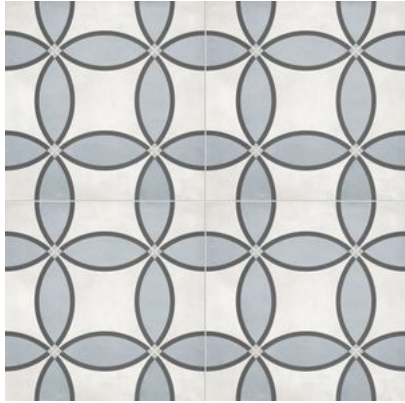

SERIES FORM AC

Concrete | Patterned Tiles

Industrial vibes and encaustic patterns for every design objective.

PRODUCTS

8"x8"
Form 8x8 Tide Zenith

8"x8"
Form 8x8 Sand Diamond

8"x8"
Form 8x8 Monochrome Geo

8"x8"
Form 8x8 Monochrome Lotus

8"x8"
Form 8x8 Monochrome Stellar

8"x8"
Form 8x8 Sand

8"x8"
Form 8x8 Sand Baroque

8"x8"
Form 8x8 Sand Clover

8"x8"
Form 8x8 Sand Compass

8"x8"
Form 8x8 Sand Deco Blend

8"x8"
Form 8x8 Sand Northstar

8"x8"
Form 8x8 Ice Zenith

8"x8"
Form 8x8 Sand Zenith

8"x8"
Form 8x8 Tide

8"x8"
Form 8x8 Tide Baroque

8"x8"
Form 8x8 Tide Clover

8"x8"
Form 8x8 Tide Compass

8"x8"
Form 8x8 Tide Deco Blend

8"x8"
Form 8x8 Tide Diamond

8"x8"
Form 8x8 Tide Northstar

7"x8"
Form 7" Hexagon Graphite

7"x8"
Form 7" Hexagon Ivory

7"x8"
Form 7" Hexagon Tide

7"x8"
Form 7" Hexagon Frame Graphite

2"x8"
Form 2x8 Ivory

2"x8"
Form 2x8 Ice

2"x8"
Form 2x8 Sand

2"x8"
Form 2x8 Tide