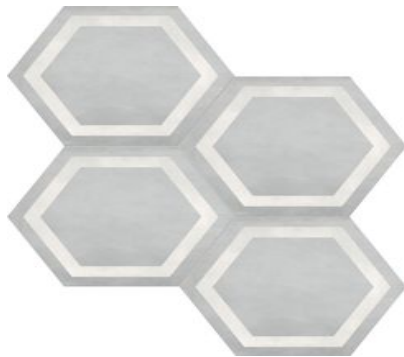

SERIES FORM AC

Concrete | Patterned Tiles

Industrial vibes and encaustic patterns for every design objective.

PRODUCTS

8"x8"
Form 8x8 Tide Zenith

8"x8"
Form 8x8 Sand Diamond

8"x8"
Form 8x8 Monochrome Geo

8"x8"
Form 8x8 Monochrome Lotus

8"x8"
Form 8x8 Ivory

8"x8"
Form 8x8 Ice Northstar

8"x8"
Form 8x8 Ice Deco Blend

8"x8"
Form 8x8 Ice Compass

8"x8"
Form 8x8 Ice Clover

8"x8"
Form 8x8 Ice Baroque

8"x8"
Form 8x8 Ice

8"x8"
Form 8x8 Graphite

8"x8"
Form 8x8 Ice Diamond

7"x8"
Form 7" Hexagon Ice

7"x8"
Form 7" Hexagon Frame Tide

7"x8"
Form 7" Hexagon Frame Ice

7"x8"
Form 7" Hexagon Frame Ivory

7"x8"
Form 7" Hexagon Frame Sand

7"x8"
Form 7" Hexagon Sand