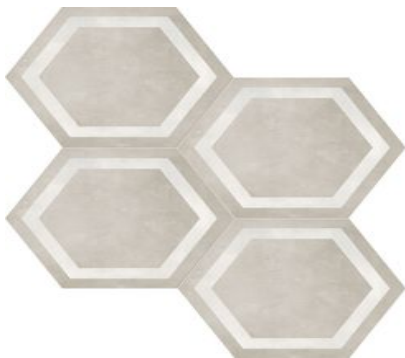

SERIES FORM AC

Concrete | Patterned Tiles

Industrial vibes and encaustic patterns for every design objective.

PRODUCTS

8"x8"
Form 8x8 Tide Zenith

8"x8"
Form 8x8 Sand Diamond

8"x8"
Form 8x8 Monochrome Geo

8"x8"
Form 8x8 Monochrome Lotus

8"x8"
Form 8x8 Ice Diamond

7"x8"
Form 7" Hexagon Ice

7"x8"
Form 7" Hexagon Frame Tide

7"x8"
Form 7" Hexagon Frame Ice

7"x8"
Form 7" Hexagon Frame Ivory

7"x8"
Form 7" Hexagon Frame Sand

7"x8"
Form 7" Hexagon Sand

7"x8"
Form 7" Hexagon Graphite

7"x8"
Form 7" Hexagon Ivory

7"x8"
Form 7" Hexagon Tide

7"x8"
Form 7" Hexagon Frame Graphite

2"x8"
Form 2x8 Ivory

2"x8"
Form 2x8 Ice

2"x8"
Form 2x8 Sand

2"x8"
Form 2x8 Tide