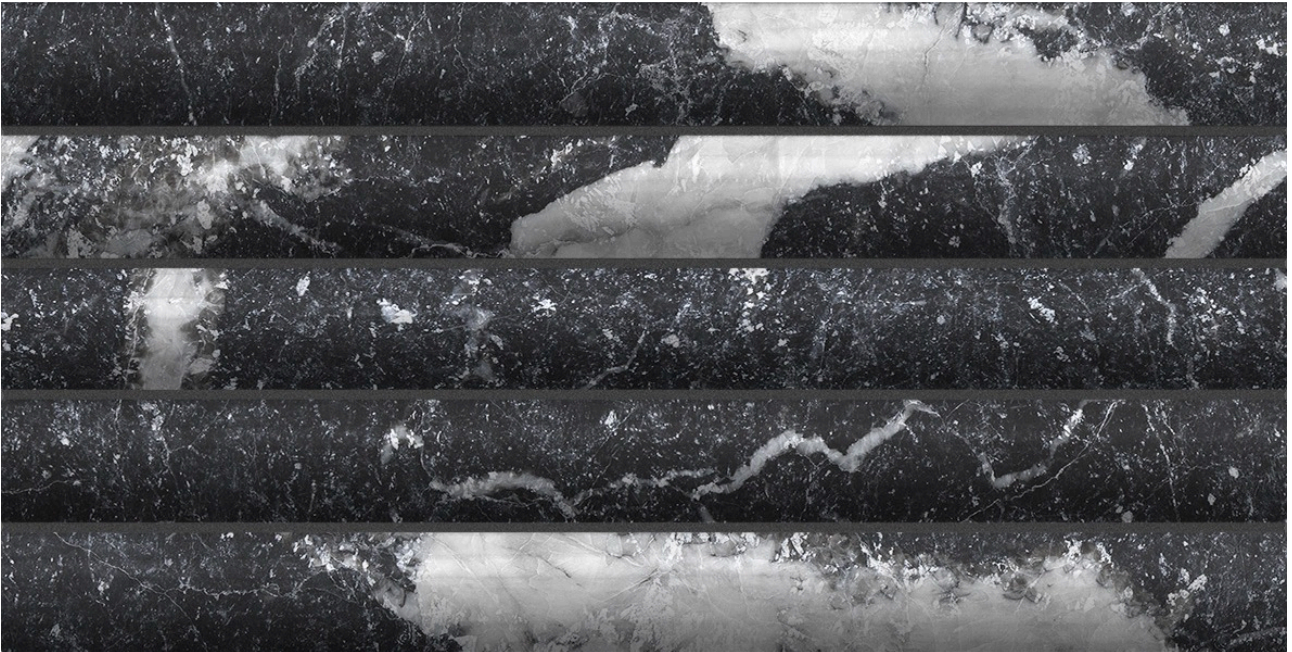

PRODUCT

OBSESSION 5X10 NERO

Marble Look | 5"x10"

ROOM SCENES

TECHNICAL DATA

FINISH: Matt
LOOK: Marble Look
CODE: QUOB-NE-2
SIZE: 5"x10"
NAME: Obsession 5x10 Nero
NOTES: 32 graphic variations
SERIES: Obsession
TYPOLOGY: Glazed Porcelain
TYPE OF PIECE: Field Tile
USE: Wall only