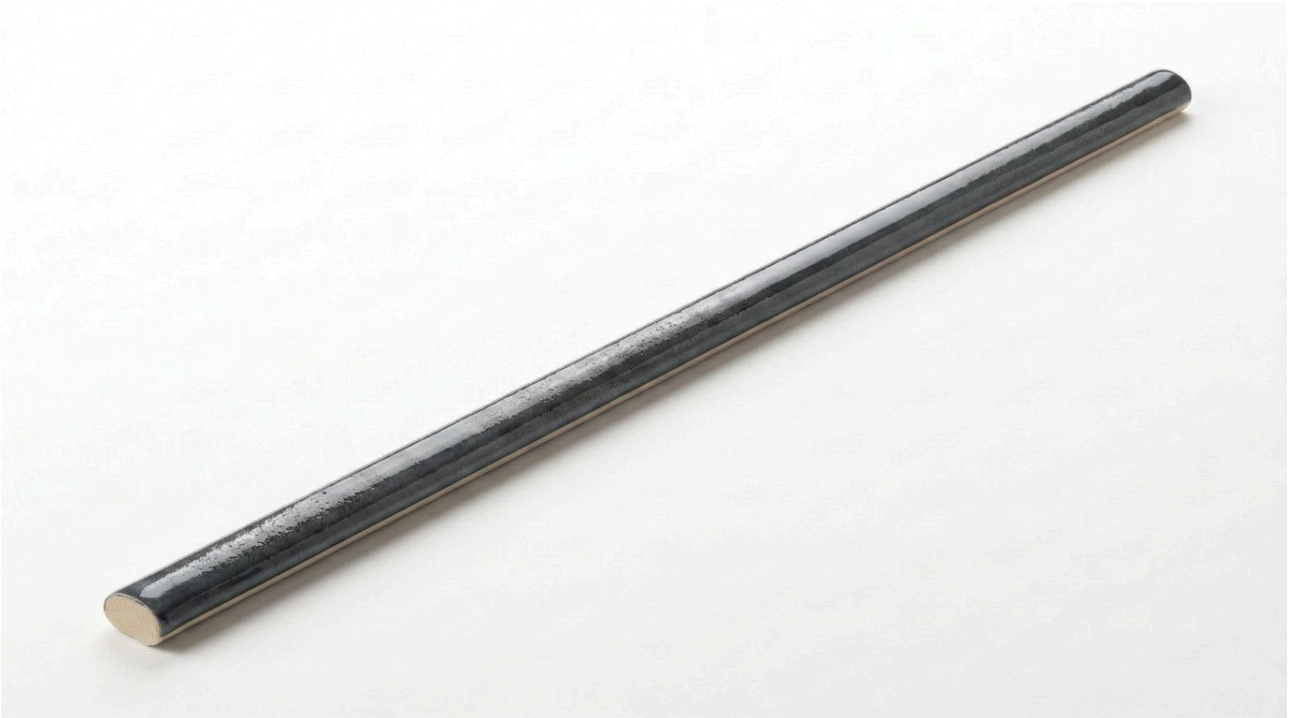

PRODUCT
ARUBA COAL GLOSS .39X9 TRIM

Subway Tile | .39"x9"

TECHNICAL DATA

FINISH: Gloss
LOOK: Subway Tile
CODE: QUAU-CO-SBG
SIZE: .39"x9"
NAME: Aruba Coal Gloss .39x9 Trim
SERIES: Aruba
TYPOLOGY: Porcelain
TYPE OF PIECE: Trim
USE: Floor and Wall