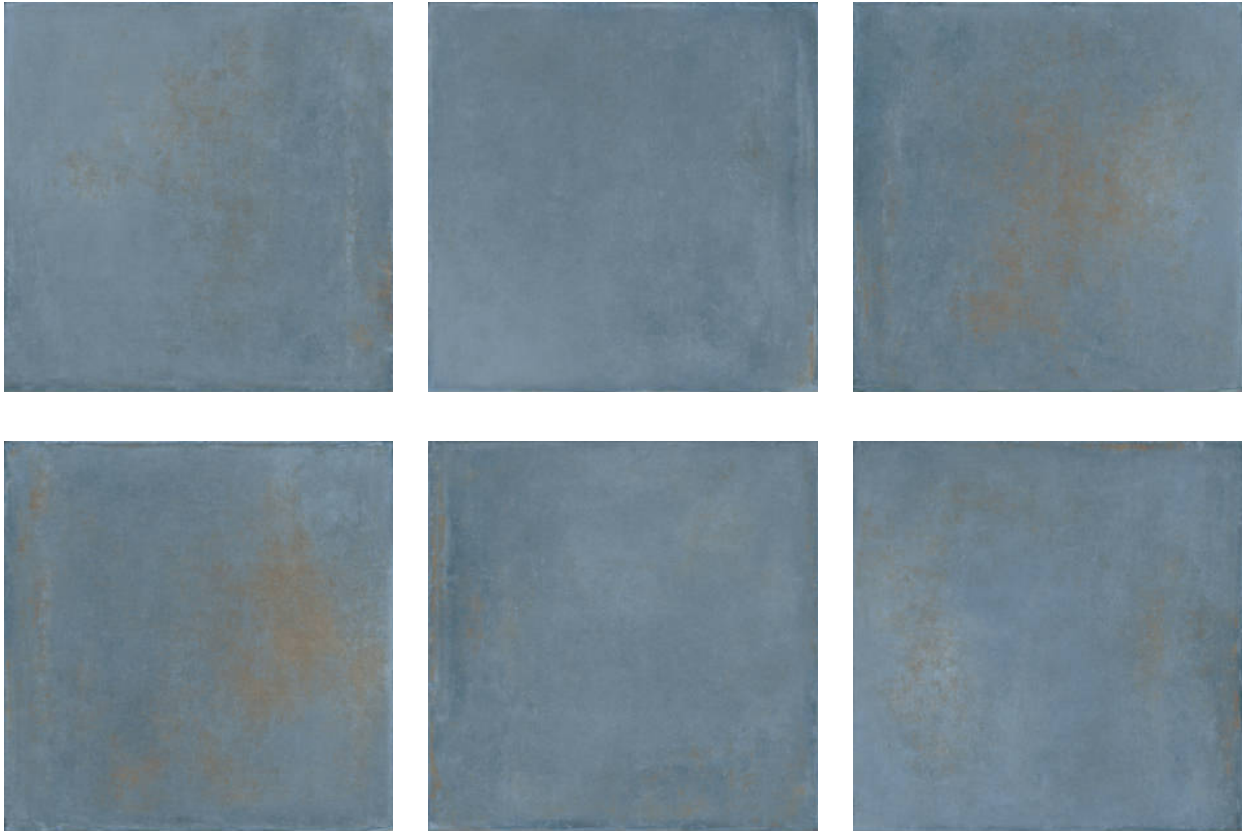

PRODUCT

SEABROOK BLU 40X40

Terracotta | 40"x40"

GRAPHIC VARIETY

ROOM SCENES

TECHNICAL DATA

FINISH: Matt
LOOK: Terracotta
CODE: QUQR-SE-5
SIZE: 40"x40"
NAME: Seabrook Blu 40x40
SERIES: Charleston
TYPOLOGY: Porcelain
TYPE OF PIECE: Field Tile
USE: Floor and Wall