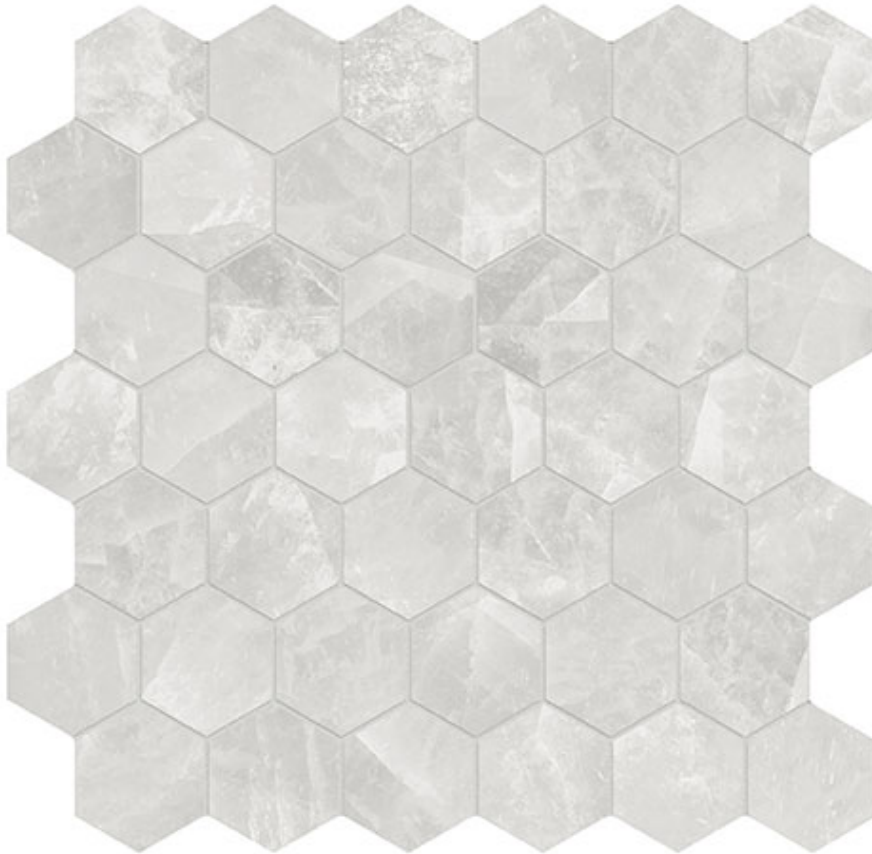

PRODUCT

ROYAL STONEWORKS 2\ " CRYSTAL LUXE HEX

Stone Look | 12"x12"

TECHNICAL DATA

FINISH: Honed
LOOK: Stone Look
CODE: QUSW-CL-HX
SIZE: 12"x12"
NAME: Royal Stoneworks 2" Crystal Luxe Hex
SERIES: Royal Stoneworks
TYPOLOGY: Porcelain
TYPE OF PIECE: Mosaic
USE: Floor and Wall