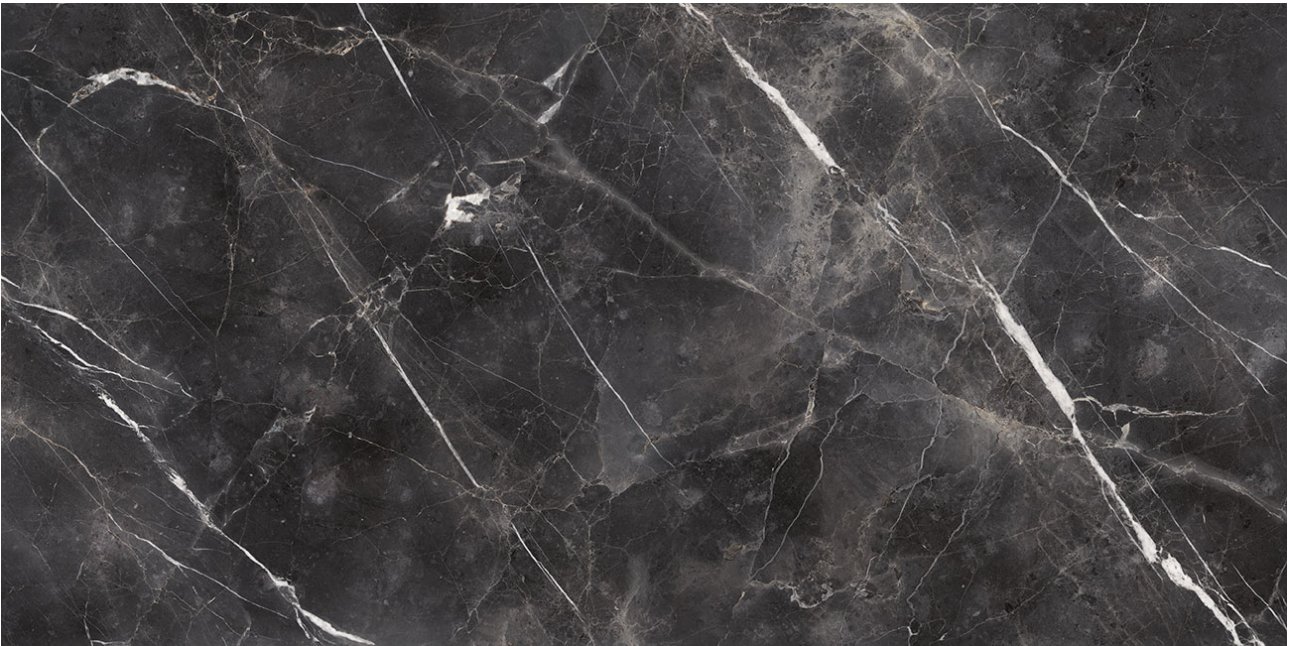

PRODUCT
ROYAL STONWORKS 63X126 TUSCAN FORGE VEIN
POLISHED

Stone Look | 63"x126"

TECHNICAL DATA

FINISH: Polished
LOOK: Stone Look
CODE: QUSW-TF-1P
SIZE: 63"x126"
NAME: Royal Stoneworks 63X126 Tuscan Forge Vein Polished
SERIES: Royal Stoneworks
TYPOLOGY: Sintered Slab
TYPE OF PIECE: Field Tile
USE: Floor and Wall