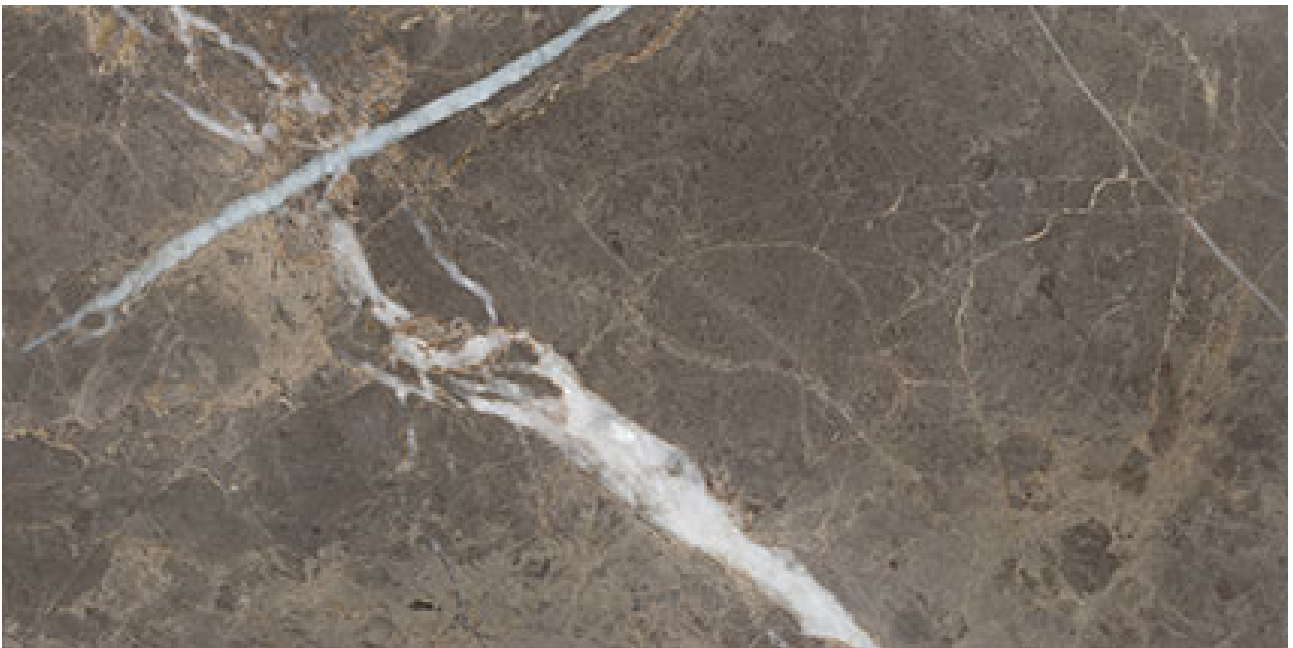

PRODUCT

ROYAL STONEWORKS 12X24 REGAL BROWN MARBLE

POLISHED

Stone Look | 12"x24"

TECHNICAL DATA

FINISH: Polished
LOOK: Stone Look
CODE: QUSW-RM-5P
SIZE: 12"x24"
NAME: Royal Stoneworks 12X24 Regal Brown Marble Polished
SERIES: Royal Stoneworks
TYPOLOGY: Porcelain
TYPE OF PIECE: Field Tile
USE: Floor and Wall