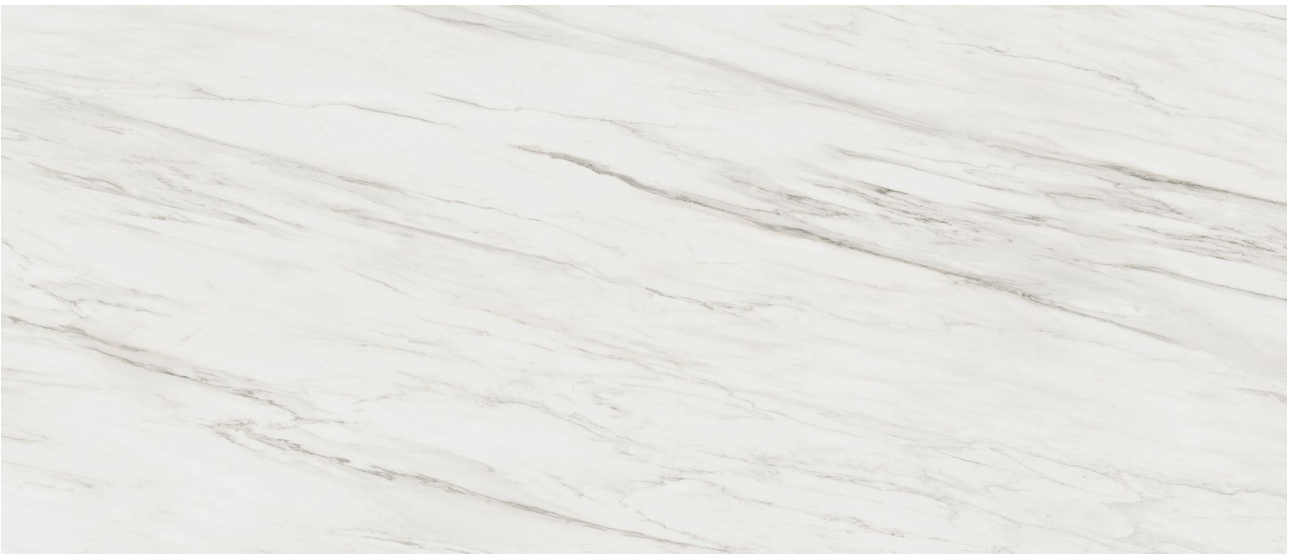

PRODUCT
ROYAL STONWORKS 48X110 ITALIAN CREAM VEIN
POLISHED

Stone Look | 48"x110"

TECHNICAL DATA

FINISH: Polished
LOOK: Stone Look
CODE: QUSW-IC-2P
SIZE: 48"x110"
NAME: Royal Stoneworks 48X110 Italian Cream Vein Polished
SERIES: Royal Stoneworks
TYPOLOGY: Sintered Slab
TYPE OF PIECE: Field Tile
USE: Floor and Wall