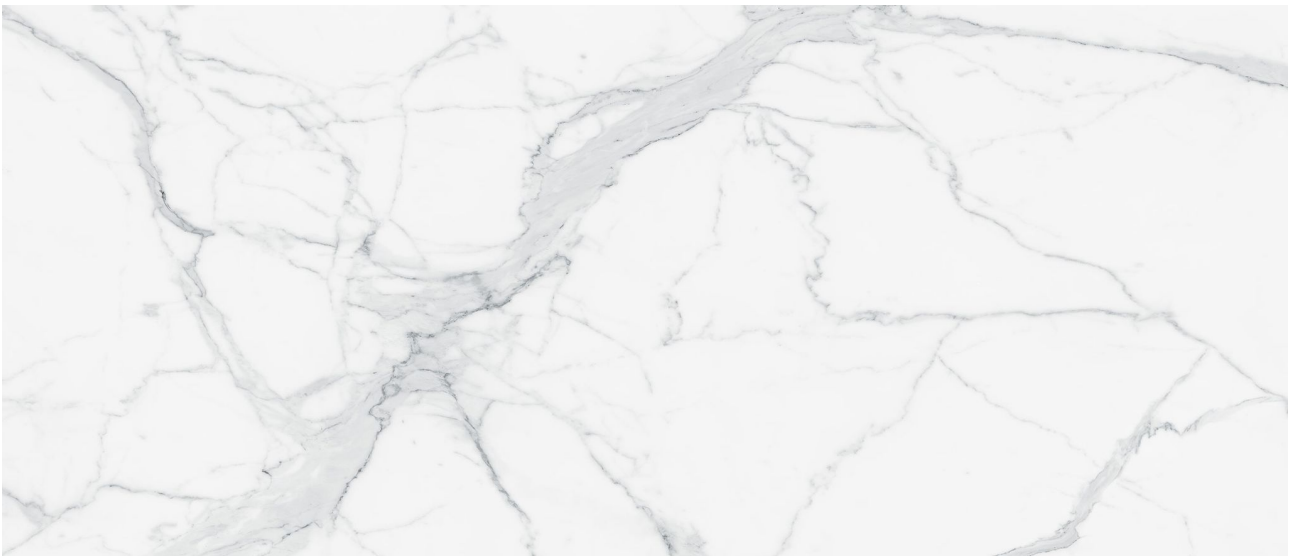

---

**PRODUCT**  
**ROYAL STONEWORKS 48X110 GRANDVEIN WHITE**  
**POLISHED**

---

Stone Look | 48"x110"

**TECHNICAL DATA**

FINISH: Polished  
LOOK: Stone Look  
CODE: QUSW-GV-2P  
SIZE: 48"x110"  
NAME: Royal Stoneworks 48X110 Grandvein White Polished  
SERIES: Royal Stoneworks  
TYPOLOGY: Sintered Slab  
TYPE OF PIECE: Field Tile  
USE: Floor and Wall