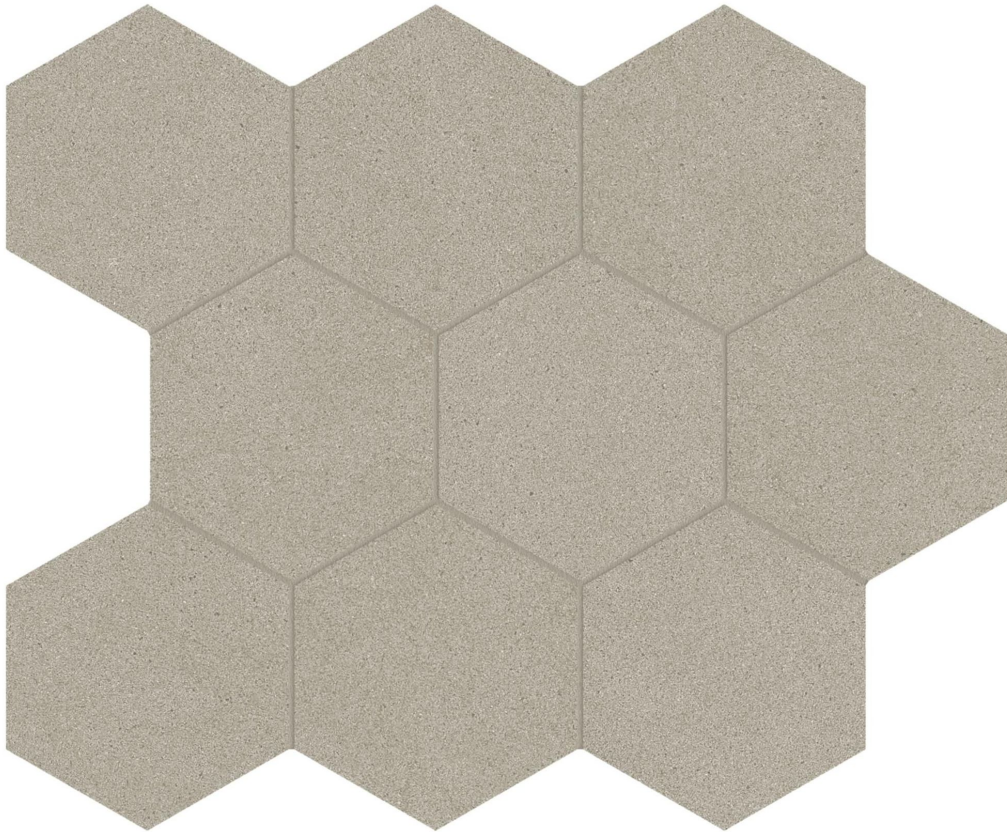

PRODUCT
SERENA 4\"/>Hexagon

Stone Look | 10.5"x12"

TECHNICAL DATA

FINISH: Organic Matte

LOOK: Stone Look

CODE: AC8510-00300

SIZE: 10.5"x12"

NAME: Serena 4" Hex Valley

NOTES: This product is special order and cannot be cancelled, returned, or refunded.

SERIES: Serena

TPOLOGY: Porcelain

TYPE OF PIECE: Mosaic

USE: Floor and Wall

PACKING

Size	Product type	BOX			PALLET		
		pcs	sqft	lb	boxes	sqft	lb
10.5"x12"	Mosaic	10	7.86		45		