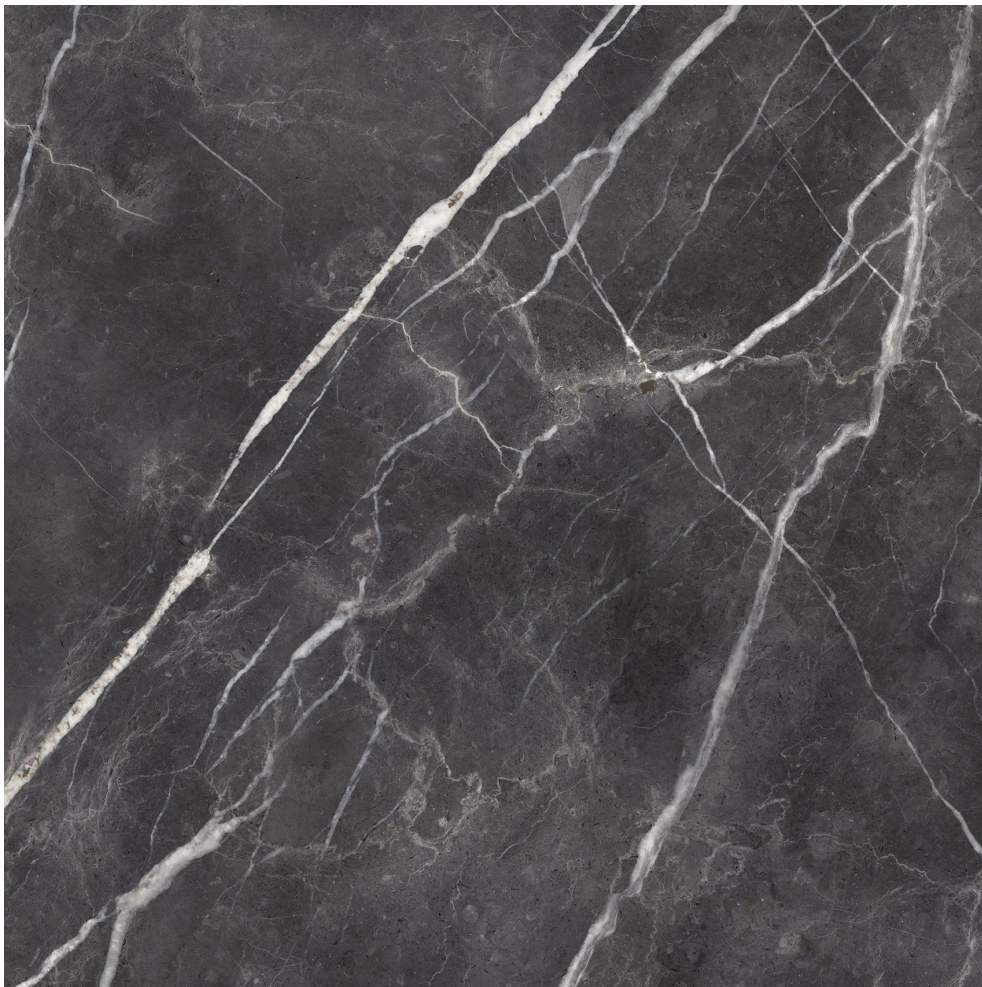

PRODUCT

ROYAL STONEWORKS 48X48 TUSCAN FORGE VEIN

POLISHED

Stone Look | 48"x48"

TECHNICAL DATA

FINISH: Polished
LOOK: Stone Look
CODE: QUSW-TF-3P
SIZE: 48"x48"
NAME: Royal Stoneworks 48X48 Tuscan Forge Vein Polished
SERIES: Royal Stoneworks
TYPOLOGY: Porcelain
TYPE OF PIECE: Field Tile
USE: Floor and Wall