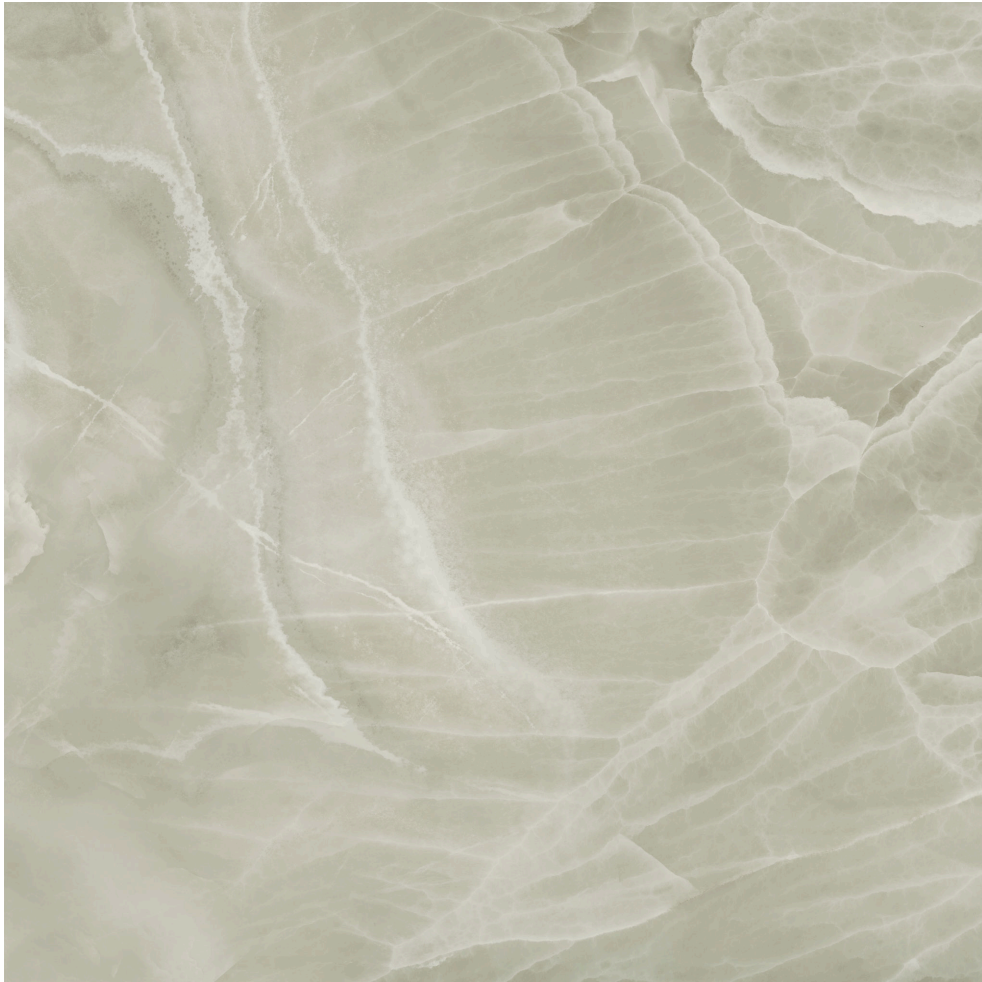

---

**PRODUCT**

**LUSTRA 48X48 ONYX SAGE POLISHED**

---

Marble Look | 48"x48"

**TECHNICAL DATA**

FINISH: Polished

LOOK: Marble Look

CODE: AC8500-01540

SIZE: 48"x48"

NAME: Lustra 48x48 Onyx Sage Polished

NOTES: This product is special order and cannot be cancelled, returned, or refunded.

SERIES: Lustra

TPOLOGY: Colorsync Porcelain

TYPE OF PIECE: Field Tile