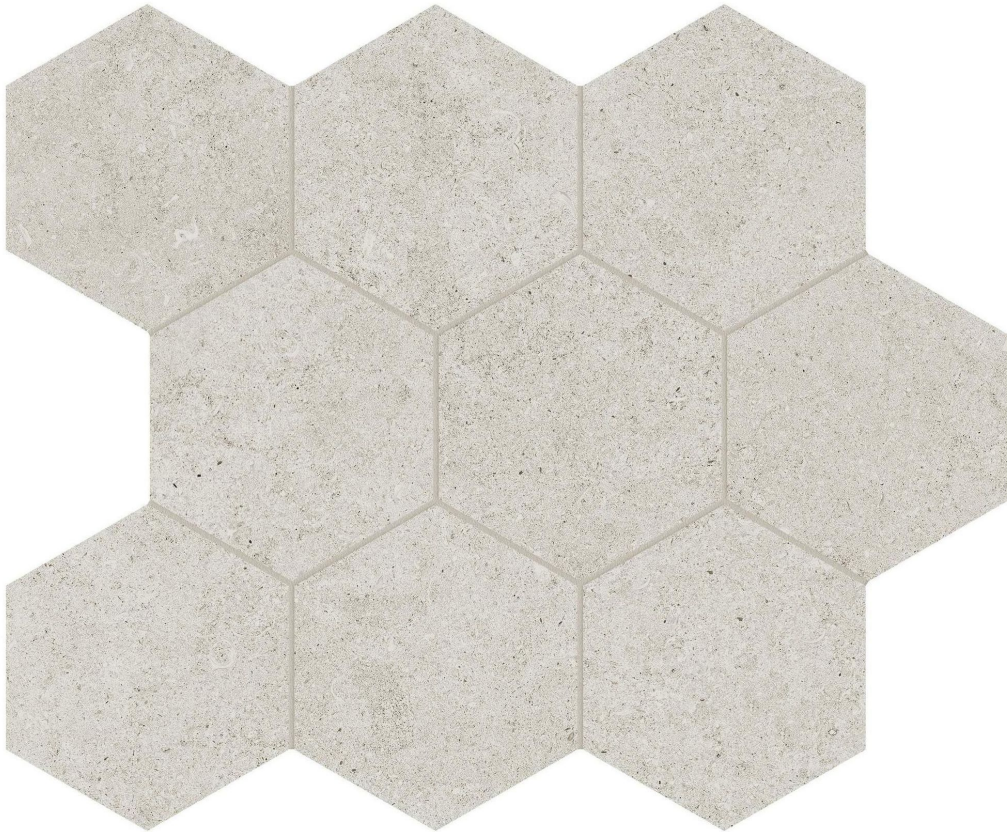

---

**PRODUCT**

**LITHOFORM 4\"** HEX CROSSCUT DUNES

---

Stone Look | 10.5"x12"

**TECHNICAL DATA**

FINISH: Organic Matte

LOOK: Stone Look

CODE: AC8510-00310

SIZE: 10.5"x12"

NAME: Lithoform 4" Hex Crosscut Dunes

NOTES: This product is special order and cannot be cancelled, returned, or refunded.

SERIES: Lithoform

TPOLOGY: Porcelain

TYPE OF PIECE: Mosaic