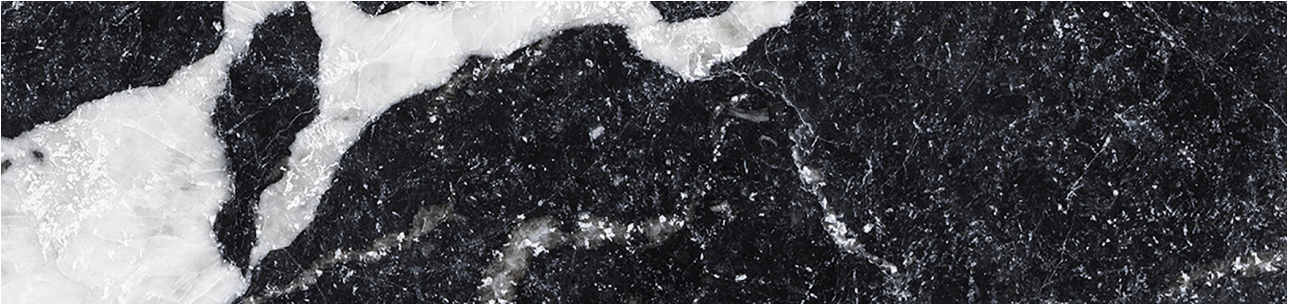

PRODUCT

OBSESSION 2.5X10 NERO

Marble Look | 2.5"x10"

GRAPHIC VARIETY

ROOM SCENES

TECHNICAL DATA

FINISH: Matt
LOOK: Marble Look
CODE: QUOB-NE-1
SIZE: 2.5"x10"
NAME: Obsession 2.5x10 Nero
NOTES: 1 square metre of graphic variations
SERIES: Obsession
TYPOLOGY: Glazed Porcelain
TYPE OF PIECE: Field Tile
USE: Floor and Wall