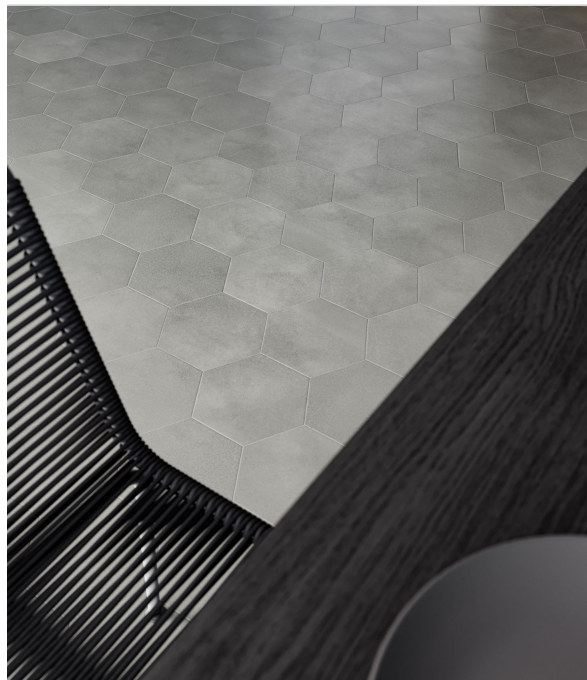

SERIES TAPESTRI

Multi-Look Mosaics | Stone Look

Modern geometric compositions with sophistication and enduring style.

PRODUCTS

8.5"x10"
Tapestri 8.5 Cashmere Blend Hexagon

8.5"x10"
Tapestri 8.5 Cashmere Hexagon

8"x8"
Tapestri 8x8 Cashmere Blend

8"x8"
Tapestri 8x8 Denim Blend

8"x8"
Tapestri 8x8 Silk Blend

8"x8"
Tapestri 8x8 Wool Blend

ROOM SCENES

PACKING

Size	Product type	BOX			PALLET		
		pcs	sqft	lb	boxes	sqft	lb
8.5"x10"	Field Tile	17	7.32				
8"x8"	Field Tile	17	7.32				