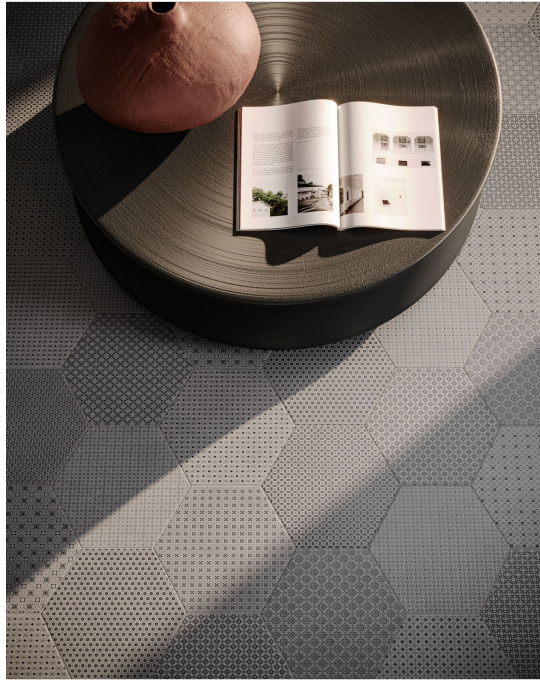

SERIES TAPESTRI

Multi-Look Mosaics | Stone Look

Modern geometric compositions with sophistication and enduring style.

PRODUCTS

8.5"x10"
Tapestri 8.5 Cashmere Blend Hexagon

8.5"x10"
Tapestri 8.5 Cashmere Hexagon

8"x8"
Tapestri 8x8 Cashmere Blend

8"x8"
Tapestri 8x8 Denim Blend

8"x8"
Tapestri 8x8 Silk Blend

8"x8"
Tapestri 8x8 Wool Blend

ROOM SCENES

PACKING

Size	Product type	BOX			PALLET		
		pcs	sqft	lb	boxes	sqft	lb
8.5"x10"	Field Tile	17	7.32				
8"x8"	Field Tile	17	7.32				