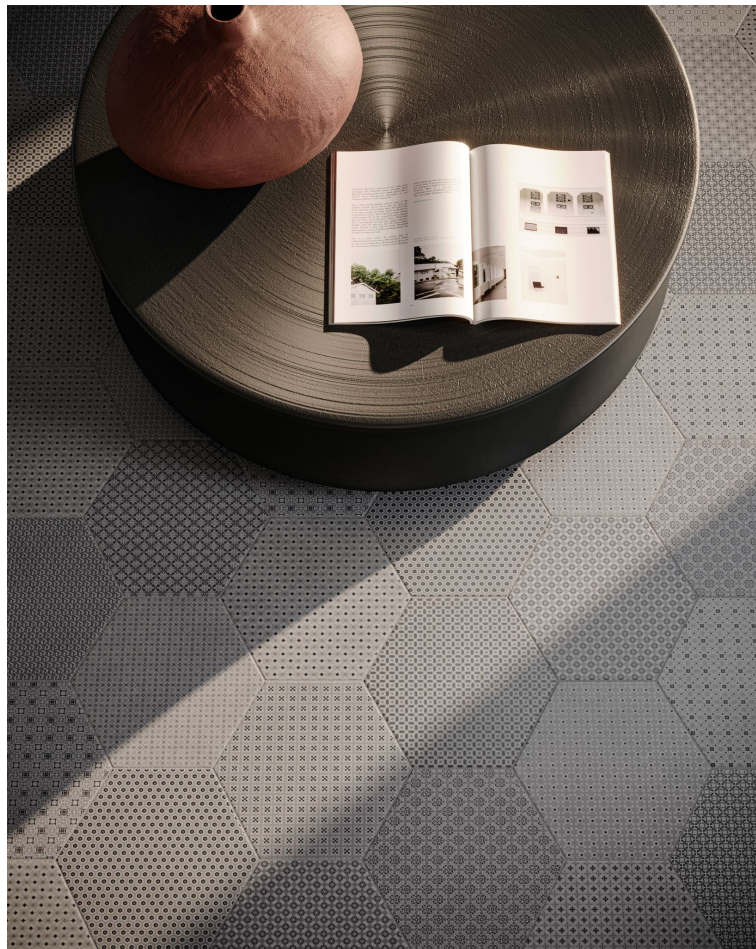

SERIES TAPESTRI

Multi-Look Mosaics | Stone Look

Modern geometric compositions with sophistication and enduring style.

PRODUCTS

8.5"x10"
Tapestri 8.5 Cashmere Blend Hexagon

8.5"x10"
Tapestri 8.5 Cashmere Hexagon

8.5"x10"
Tapestri 8.5 Denim Blend Hexagon

8.5"x10"
Tapestri 8.5 Grey Denim Hexagon

8.5"x10"
Tapestri 8.5 Silk Blend Hexagon

8.5"x10"
Tapestri 8.5 Silk Hexagon

8.5"x10"
Tapestri 8.5 Wool Blend Hexagon

8.5"x10"
Tapestri 8.5 Wool Hexagon