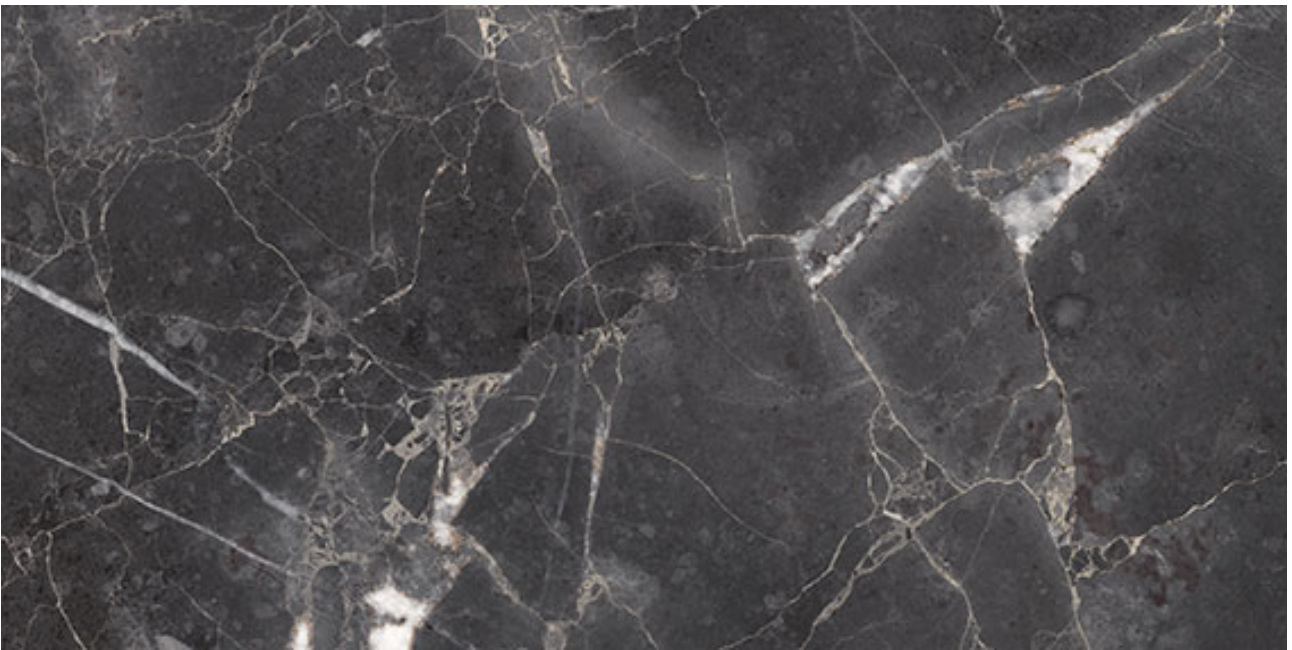

PRODUCT

ROYAL STONEWORKS 12X24 TUSCAN FORGE VEIN

POLISHED

Stone Look | 12"x24"

TECHNICAL DATA

FINISH: Polished
LOOK: Stone Look
CODE: QUSW-TF-5P
SIZE: 12"x24"
NAME: Royal Stoneworks 12X24 Tuscan Forge Vein Polished
SERIES: Royal Stoneworks
TYPOLOGY: Porcelain
TYPE OF PIECE: Field Tile
USE: Floor and Wall